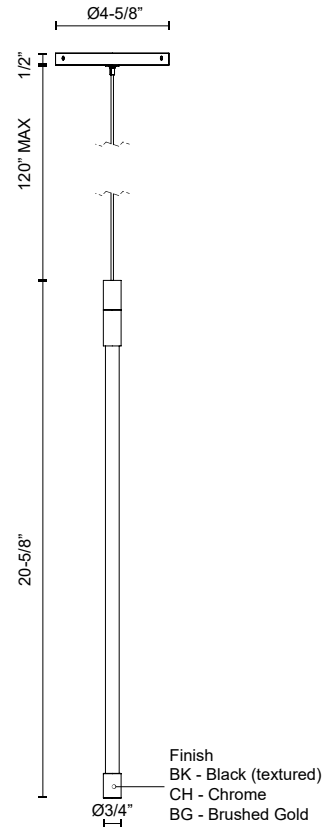

MOTIF PD75021

PENDANTS

PROJECT

SPECIFICATION DETAILS

* For custom options, consult factory for details.

Fixture Dimensions	D3/4" x H20-5/8"
Light Source	LED with DC Driver
Wattage	8W
Total Lumens	840lm
Delivered Lumens	705lm
Voltage	120V
Color Temperature	2700K
CRI (Ra)	90CRI
LED Rated Life	50,000 hours
Dimming	100% - 10%, TRIAC or ELV Dimmer (Not Included)
Glass Details	Clear Glass
Adjustable	Yes
Wire Length	120" Max
Wire Type	Color Matching Coaxial Wire
Minimum Hang Height	22"
Location	Dry
Warranty	5 Years
CEC Title 24 JA8	Yes, JA8-19
Canopy Dimensions	D4-5/8" x H1/2"

DESCRIPTION

The Motif Collection is inspired by the multitude of configurations in which it can create. Each fixture is comprised of thin lines of light in a refractive cylinder, creating both clean lines and modern elegance. This collection features the latest in modern LED filament technology, creating a warm glow of light throughout each fixture that is both vintage and modern at once.

KUZCO

19054 28TH AVENUE
SURREY - BC V3Z 6M3
CANADA

WWW.KUZCOLIGHTING.COM

COMMENT