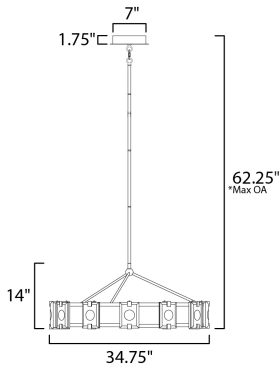

MEASUREMENTS

DIMENSION : 34.75" L x 34.75" W x 14" H
 MAX OAH : 62.25" OAH
 CANOPY : 7" W x 1.75" H x 7" L
 HANGING WEIGHT : 23.892 lb

LAMPING

INPUT VOLTAGE : 120-277V
 LUMENS : 4,060 Rated (2,830 Del.)
 BULB : 12 x 6W LED PCB Integrated , 72W Total
 BULB INCLUDED : (Integrated)
 DIMMABLE : Triac CL
 CRI : 90 CRI
 COLOR_TEMP : 3000K