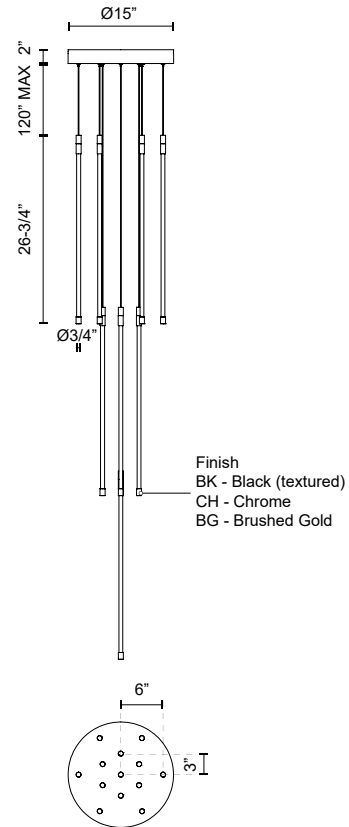

Fixture Dimensions	D12-3/4" x H26-3/4"
Light Source	LED with DC Driver
Total Lumens	13650lm
Wattage	115W
Delivered Lumens	11710lm
Voltage	120V
Color Temperature	2700K
CRI (Ra)	90CRI
LED Rated Life	50,000 hours
Dimming	100% - 10%, TRIAC or ELV Dimmer (Not Included)
Glass Details	Clear Glass
Adjustable	Yes
Wire Length	120" Max
Wire Type	Color Matching Coaxial Wire
Minimum Hang Height	30"
Location	Dry
Warranty	5 Years
Canopy Dimensions	D15" x H2"

DESCRIPTION

The Motif Collection is inspired by the multitude of configurations in which it can create. Each fixture is comprised of thin lines of light in a refractive cylinder, creating both clean lines and modern elegance. This collection features the latest in modern LED filament technology, creating a warm glow of light throughout each fixture that is both vintage and modern at once.