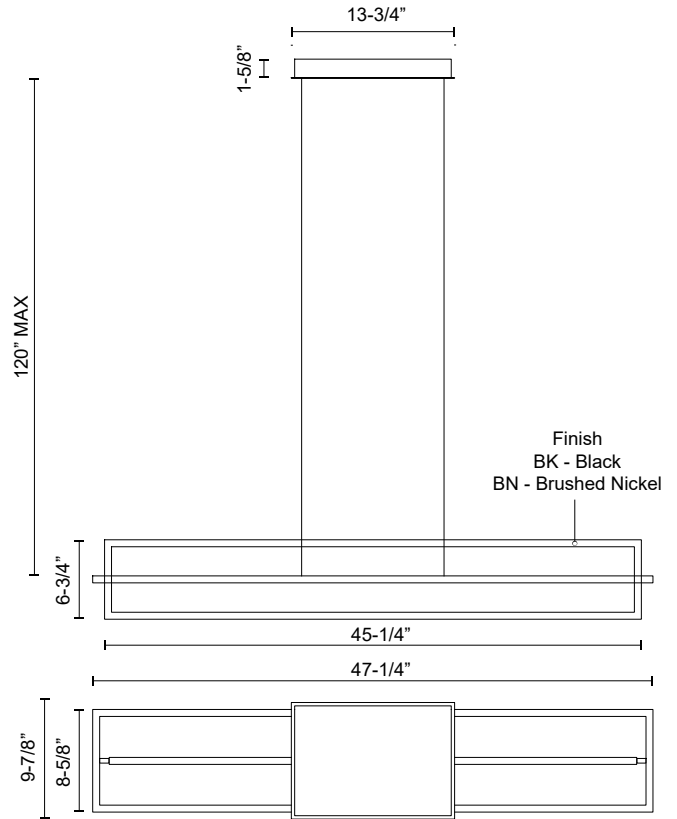

MONDRIAN LP16248

PENDANTS

PROJECT

LP16248-BK
Black

LP16248-BN
Brushed Nickel

SPECIFICATION DETAILS

* For custom options, consult factory for details.

Fixture Dimensions	L47-1/4" x W8-5/8" x H6-3/4"
Light Source	LED with DC Driver
Total Lumens	7990lm
Wattage	100W
Delivered Lumens	3290lm*
Voltage	120V
Color Temperature	3000K
CRI (Ra)	90CRI
Optional Color Temps	2700K - 5000K Available, Minimum Order Quantities Apply
LED Rated Life	50,000 hours
Diffuser Details	Frosted acrylic diffuser
Dimming	100% - 10%, TRIAC or ELV Dimmer (Not Included)
Adjustable	Yes
Wire Length	120" Max
Wire Type	Clear SSL Wire
Minimum Hang Height	10"
Location	Dry
Warranty	5 Years
Canopy Dimensions	L13-3/4" x W9-7/8" x H1-5/8"

DESCRIPTION

Mondrian series is composed from numerous rectilinear frames of light. The illuminated borders surrounding an open central void create an illusion of levitation. The airy design and negative space allow the fixture to visually blend into the environment. High-quality finish and simple forms coalesce in the elegant new product.