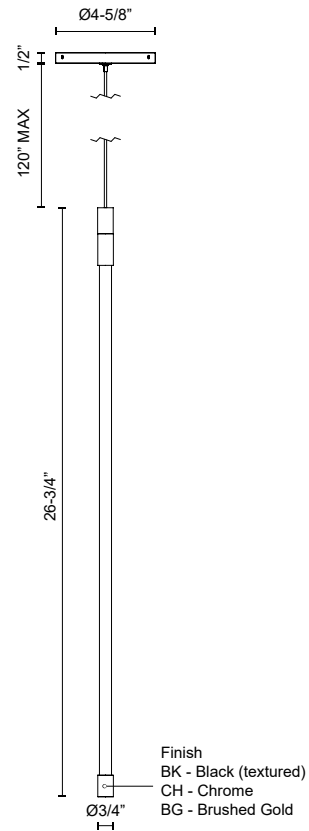

MOTIF PD75027

PENDANTS

PROJECT

SPECIFICATION DETAILS

* For custom options, consult factory for details.

Fixture Dimensions	D3/4" x H26-3/4"
Light Source	LED with DC Driver
Total Lumens	1050lm
Wattage	9W
Delivered Lumens	900lm*
Voltage	120V
Color Temperature	2700K
CRI (Ra)	90CRI
LED Rated Life	50,000 hours
Dimming	100% - 10%, TRIAC or ELV Dimmer (Not Included)
Glass Details	Clear Glass
Adjustable	Yes
Wire Length	120" Max
Wire Type	Color Matching Coaxial Wire
Minimum Hang Height	28"
Location	Dry
Warranty	5 Years
Canopy Dimensions	D4-5/8" x H1/2"

DESCRIPTION

The Motif Collection is inspired by the multitude of configurations in which it can create. Each fixture is comprised of thin lines of light in a refractive cylinder, creating both clean lines and modern elegance. This collection features the latest in modern LED filament technology, creating a warm glow of light throughout each fixture that is both vintage and modern at once.

KUZCO

19054 28TH AVENUE
SURREY - BC V3Z 6M3
CANADA

WWW.KUZCOLIGHTING.COM

COMMENT