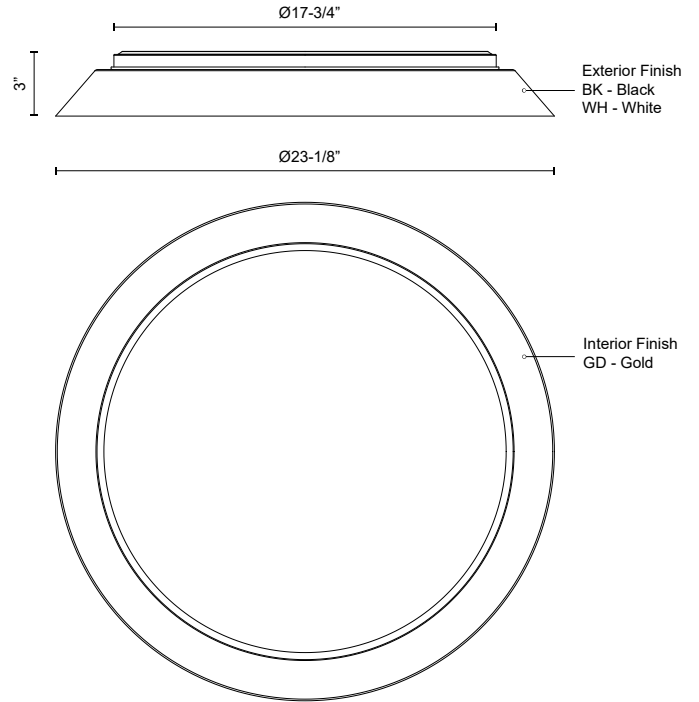

JASPER
FM43423
 FLUSH MOUNT

PROJECT

DESCRIPTION

Designed to be decorative in any space, the oversized metallic frames, available in black, white and gold, add artistic flair to its sleek design

FM43423-BK/GD
 Black/Gold

FM43423-WH/GD
 White/Gold

SPECIFICATION DETAILS

* For custom options, consult factory for details.

Fixture Dimensions	D23-1/8" x H3"
Light Source	AC LED Module
Total Lumens	3565lm
Wattage	45W
Delivered Lumens	2555lm
Voltage	120V
Color Temperature	3000K
CRI (Ra)	90CRI
Optional Color Temps	2700K - 5000K Available, Minimum Order Quantities Apply
LED Rated Life	50,000 hours
Diffuser Details	Frosted acrylic diffuser
Dimming	100% - 10%, ELV Dimmer (Not Included)
Location	Dry
Compliance	Energy Star; T24-JA8;
Warranty	5 Years
Mounting Style	All Orientation; Ceiling and Wall;
CEC Title 24 JA8	Yes, JA8-19
Energy Star Certified	Energy Star Compliant