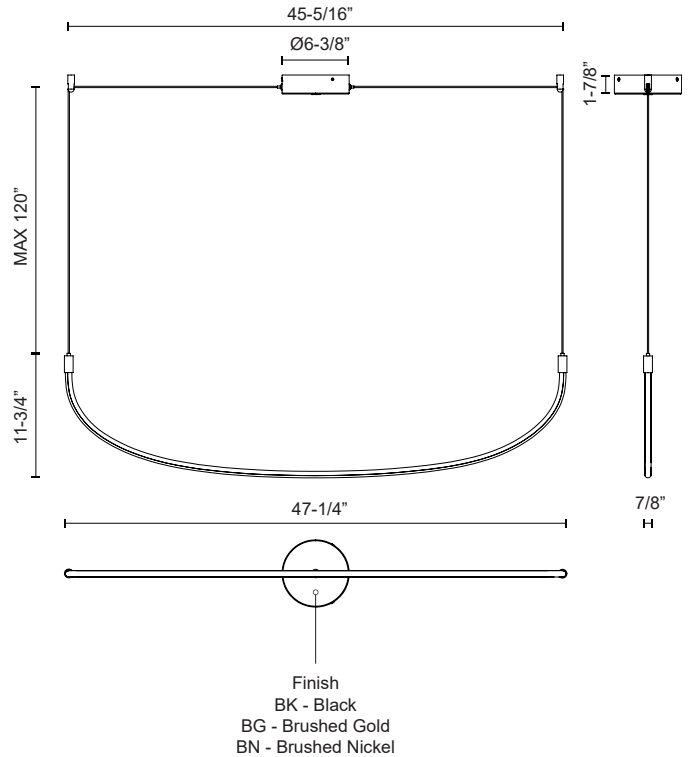

### SPECIFICATION DETAILS

\* For custom options, consult factory for details.

<b>Fixture Dimensions</b>	L47-1/4" x W7/8" x H11-3/4"
<b>Wattage</b>	26W
<b>Total Lumens</b>	2080lm
<b>Light Source</b>	LED with DC Driver
<b>Delivered Lumens</b>	BG-1300lm*; BK-1250lm*; BN-1350lm*;
<b>Voltage</b>	120V
<b>Color Temperature</b>	3000K
<b>CRI (Ra)</b>	90CRI
<b>Optional Color Temps</b>	2700K - 5000K Available, Minimum Order Quantities Apply
<b>LED Rated Life</b>	50,000 hours
<b>Dimming</b>	100% - 10%, TRIAC or ELV Dimmer (Not Included)
<b>Adjustable</b>	Yes
<b>Wire Length</b>	120" Max
<b>Wire Type</b>	BG - Black Wire; BK - Black Wire; BN-Clear Wire;
<b>Minimum Hang Height</b>	16"
<b>Location</b>	Dry
<b>Warranty</b>	5 Years
<b>Canopy Dimensions</b>	D6-3/8" x H1-7/8"

### DESCRIPTION

The Talis is a new take on a Kuzco classic. Forged as a simple yet organic "U" shaped bar of illumination, the Talis is minimal and stylish at the same time. When layered in three or five bars of illumination, the Talis creates a unique melody that is sure to be the statement of any space. Adjust each bar to the height and space you like with this versatile collection.