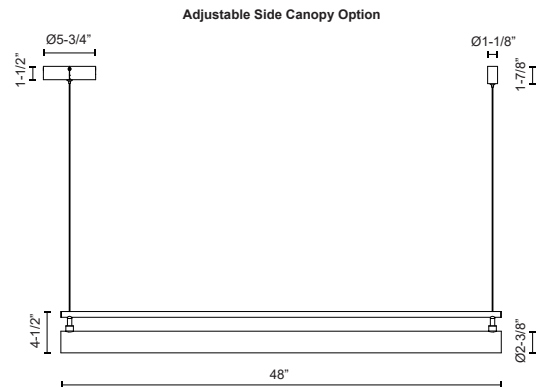

### DESCRIPTION

Glass cylinder with frosted white interior coating and aluminum die-cast body

### SPECIFICATION DETAILS

\* For custom options, consult factory for details.

<b>Fixture Dimensions</b>	L48" x W2-3/8" x H4-1/2"
<b>Light Source</b>	LED with DC Driver
<b>Wattage</b>	36W
<b>Total Lumens</b>	3990lm
<b>Delivered Lumens</b>	BK-3384lm*
<b>Voltage</b>	120V
<b>Color Temperature</b>	3000K
<b>CRI (Ra)</b>	90CRI
<b>Optional Color Temps</b>	2700K - 5000K Available, Minimum Order Quantities Apply
<b>LED Rated Life</b>	50,000 hours
<b>Dimming</b>	100% - 10%, TRIAC or ELV Dimmer (Not Included)
<b>Glass Details</b>	Frosted Glass
<b>Adjustable</b>	Yes
<b>Wire Length</b>	120" Max
<b>Wire Type</b>	Color Matching Coaxial Wire
<b>Minimum Hang Height</b>	8"
<b>Location</b>	Dry
<b>Warranty</b>	5 Years
<b>CEC Title 24 JA8</b>	Yes, JA8-19
<b>Energy Star Certified</b>	Energy Star Compliant
<b>Canopy Dimensions</b>	D5-3/4" x H1-1/2"
<b>Finish Option(s)</b>	Black