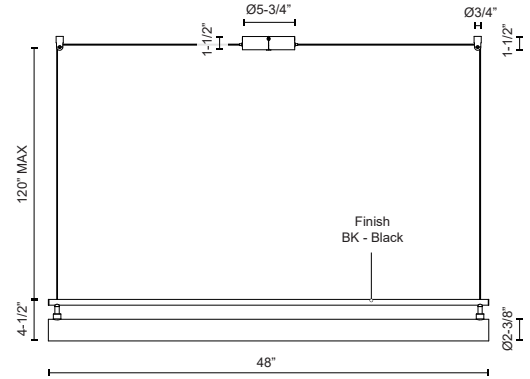

### DESCRIPTION

Glass cylinder with frosted white interior coating and aluminum die-cast body

### SPECIFICATION DETAILS

\* For custom options, consult factory for details.

<b>Fixture Dimensions</b>	L48" x W2-3/8" x H4-1/2"
<b>Light Source</b>	LED with DC Driver
<b>Wattage</b>	36W
<b>Total Lumens</b>	3990lm
<b>Delivered Lumens</b>	BK-3384lm*
<b>Voltage</b>	120V
<b>Color Temperature</b>	3000K
<b>CRI (Ra)</b>	90CRI
<b>Optional Color Temps</b>	2700K - 5000K Available, Minimum Order Quantities Apply
<b>LED Rated Life</b>	50,000 hours
<b>Dimming</b>	100% - 10%, TRIAC or ELV Dimmer (Not Included)
<b>Glass Details</b>	Frosted Glass
<b>Adjustable</b>	Yes
<b>Wire Length</b>	120" Max
<b>Wire Type</b>	Color Matching Coaxial Wire
<b>Minimum Hang Height</b>	8"
<b>Location</b>	Dry
<b>Warranty</b>	5 Years
<b>CEC Title 24 JA8</b>	Yes, JA8-19
<b>Energy Star Certified</b>	Energy Star Compliant
<b>Canopy Dimensions</b>	D5-3/4" x H1-1/2"
<b>Finish Option(s)</b>	Black