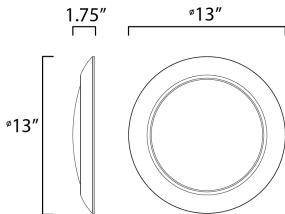

LAMPING

MODEL	BULB TYPE	CRI	RATED	DEL	TEMP.	DIMMABLE
57860	(1) 25W LED (Integrated)	90+	2250	1750	3000K	Triac Dimmer 120V
* 57861	(1) 25W LED (Integrated)	90+	2250	1750	2700K	Triac Dimmer 120V
* 57862	(1) 25W LED (Integrated)	90+	2250	1750	3000K	Triac Dimmer 120V
* 57863	(1) 25W LED (Integrated)	90+	2250	1750	4000K	Triac Dimmer 120V

* Available in White (WT) finish only. Contact our Representative for special requests (MOQ may apply).