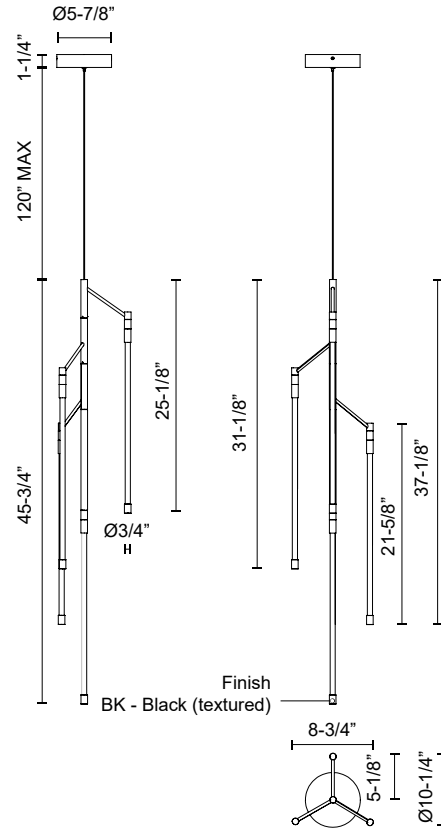

### SPECIFICATION DETAILS

\* For custom options, consult factory for details.

<b>Fixture Dimensions</b>	D10-1/4" x H45-3/4"
<b>Light Source</b>	LED with DC Driver
<b>Wattage</b>	26W
<b>Total Lumens</b>	3150lm
<b>Delivered Lumens</b>	2820lm
<b>Voltage</b>	120V
<b>Color Temperature</b>	2700K
<b>CRI (Ra)</b>	90CRI
<b>LED Rated Life</b>	50,000 hours
<b>Dimming</b>	100% - 10%, TRIAC or ELV Dimmer (Not Included)
<b>Glass Details</b>	Clear Glass
<b>Adjustable</b>	Yes
<b>Wire Length</b>	120" Max
<b>Wire Type</b>	Color Matching Coaxial Wire
<b>Minimum Hang Height</b>	48"
<b>Location</b>	Dry
<b>Warranty</b>	5 Years
<b>CEC Title 24 JA8</b>	Yes, JA8-19
<b>Canopy Dimensions</b>	D5-7/8" x H1-1/4"
<b>Finish Option(s)</b>	Black