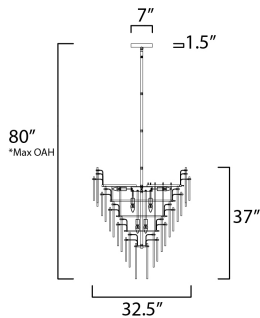

PRODUCT DESCRIPTION

Hand-formed glass petals of Clear and Champagne-tint suspend from a tiered frame of gold and accented with petals of solid metal finished in Gold Leaf. Numerous candelabra sockets are strategically placed within the fixture to create glimmer and elegance to this majestic collection.

OPERATING TEMPERATURE:
-20°C (-4°F), 40°C (104°F)

MEASUREMENTS

DIMENSION : 32.5" L x 32.5" W x 37" H
 MAX OAH : 80" OAH
 CANOPY : 7" W x 1.5" H x 7" L
 HANGING WEIGHT : 119.9 lb

LAMPING

INPUT VOLTAGE : 120V
 BULB : 21 x 40W Incandescent E12 Candelabra , 840W Total
 BULB INCLUDED : (Not Included)
 DIMMABLE : Yes