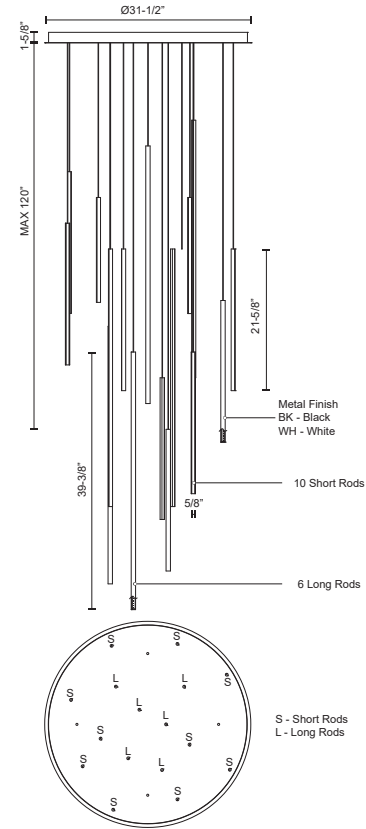

CHUTE MP14932

PENDANTS

PROJECT

MP14932-BK
Black

MP14932-WH
White

SPECIFICATION DETAILS

* For custom options, consult factory for details.

Fixture Dimensions	D31-1/2" x H39-3/8"
Light Source	LED with DC Driver
Total Lumens	13325lm
Wattage	195W
Delivered Lumens	BK-8145lm; WH-9955lm;
Voltage	120V
Color Temperature	3000K
CRI (Ra)	90CRI
Optional Color Temps	2700K - 5000K Available, Minimum Order Quantities Apply
LED Rated Life	50,000 hours
Diffuser Details	White Acrylic Diffuser
Dimming	100% - 10%, TRIAC or ELV Dimmer (Not Included)
Adjustable	Yes
Wire Length	120" Max
Wire Type	Clear Coaxial Wire
Location	Dry
Warranty	5 Years
Canopy Dimensions	D31-1/2" x H1-5/8"

DESCRIPTION

Extruded circular aluminum vertical lamp rods. Flexible silicon rubber diffusers. Lightly textured powder-coat colors. Outward emitting light. Custom options available.

KUZCO

19054 28TH AVENUE
SURREY - BC V3Z 6M3
CANADA