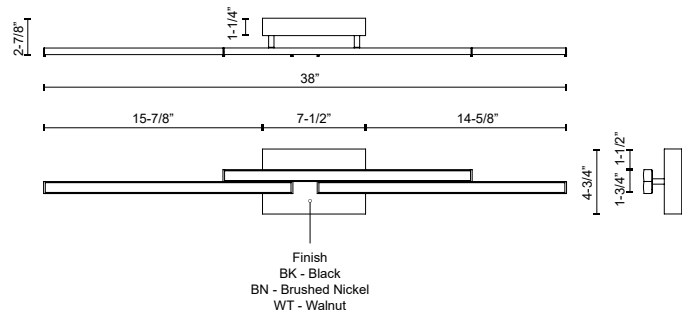

ANELLO MINOR VL52738

VANITY

PROJECT

DESCRIPTION

Two layers of straight metal bands combine to form an asymmetric architectural appearance. The offset illuminated components create a dynamic lamp that changes visually depending on your viewpoint.

VL52738-BK
Black

VL52738-BN
Brushed Nickel

VL52738-WT
Walnut

SPECIFICATION DETAILS

* For custom options, consult factory for details.

Fixture Dimensions	W38" x H1-3/4" x E2-7/8"
Light Source	LED with DC Driver
Total Lumens	2380lm
Wattage	31W
Delivered Lumens	BK-1056lm; BN-1235lm; WT-993lm;
Voltage	120V
Color Temperature	3000K
CRI (Ra)	90CRI
Optional Color Temps	2700K - 5000K Available, Minimum Order Quantities Apply
LED Rated Life	50,000 hours
Diffuser Details	Frosted acrylic diffuser
Dimming	100% - 10%, TRIAC Dimmer (Not Included)
ADA Compliant	Yes
Compliance	ADA
Location	Damp
Warranty	5 Years
Illumination Direction	Fontlight Illumination
Mounting Style	All Orientation; Wall;
Canopy Dimensions	W7-1/2" x H4-3/4" x E1-1/4"