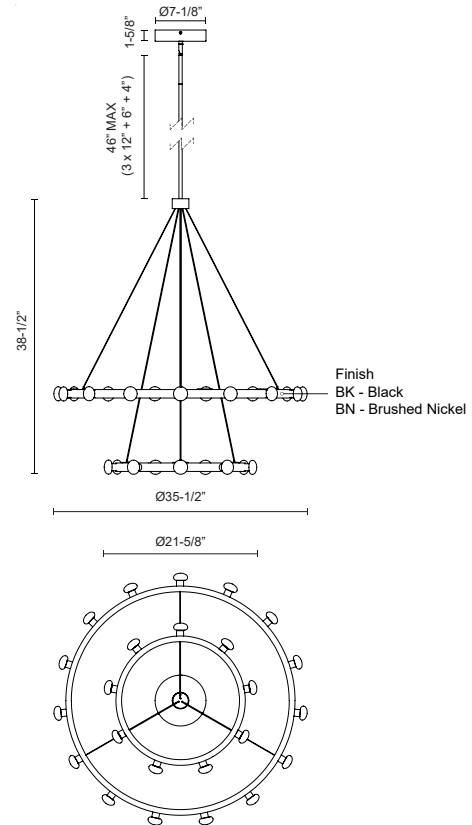

DESCRIPTION

The Rezz collection is the reimagining of the old Hollywood style we know and love. Simple, glamorous opal glass diffusers dance around a modern, minimal frame to create a totally new look. This collection is simple and stunning, great for a wide variety of design sensibilities. Available in Matte Black or Brushed Nickel accents.