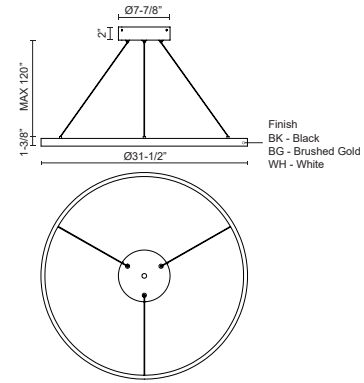

CERCHIO PD87132

PENDANTS

PROJECT

PD87132-BG
Brushed Gold

PD87132-BK
Black

PD87132-WH
White

SPECIFICATION DETAILS

* For custom options, consult factory for details.

Fixture Dimensions	D31-1/2" x H1-3/8"
Light Source	LED with DC Driver
Wattage	65W
Total Lumens	4700lm
Delivered Lumens	BG-1920lm*; BK-1920lm*; WH-2585lm;
Voltage	120V
Color Temperature	3000K
CRI (Ra)	90CRI
Optional Color Temps	2700K - 5000K Available, Minimum Order Quantities Apply
LED Rated Life	50,000 hours
Diffuser Details	Frosted Silicone Diffuser
Dimming	100% - 10%, TRIAC or ELV Dimmer (Not Included)
Adjustable	Yes
Wire Length	120" Max
Wire Type	BG - Black Wire; BK - Black Wire; WH - Clear Wire;
Location	Dry
Warranty	5 Years
Illumination Direction	Downlight
Canopy Dimensions	D8-5/8" x H2"

DESCRIPTION

Extruded and rolled aluminum with rectangular profile. Flush silicone diffuser. Matte powder-coated finish. Down light. Duo canopy mounting style

KUZCO

19054 28TH AVENUE
SURREY - BC V3Z 6M3
CANADA