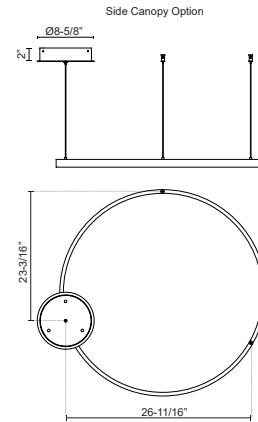

Fixture Dimensions	D31-1/2" x H1-3/8"
Light Source	LED with DC Driver
Wattage	65W
Total Lumens	4700lm
Delivered Lumens	BG-1920lm*; BK-1920lm*; WH-2585lm;
Voltage	120V
Color Temperature	3000K
CRI (Ra)	90CRI
Optional Color Temps	2700K - 5000K Available, Minimum Order Quantities Apply
LED Rated Life	50,000 hours
Diffuser Details	Frosted Silicone Diffuser
Dimming	100% - 10%, TRIAC or ELV Dimmer (Not Included)
Adjustable	Yes
Wire Length	120" Max
Wire Type	BG - Black Wire; BK - Black Wire; WH - Clear Wire;
Location	Dry
Warranty	5 Years
Illumination Direction	Downlight
Canopy Dimensions	D8-5/8" x H2"

DESCRIPTION

Extruded and rolled aluminum with rectangular profile. Flush silicone diffuser. Matte powder-coated finish. Down light. Duo canopy mounting style

KUZCO

19054 28TH AVENUE
SURREY - BC V3Z 6M3
CANADA