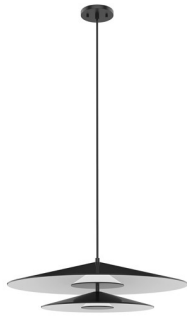

CRUZ PD22907

PENDANTS

PROJECT

PD22907-GY
Felt - Gray

PD22907-BK/WH
Metal - Black/White

SPECIFICATION DETAILS

* For custom options, consult factory for details.

Fixture Dimensions	D24" x H6-7/8"
Light Source	AC LED Module
Total Lumens	2600lm
Wattage	35W
Delivered Lumens	BK/WH-605lm; GY-270lm*;
Voltage	120V
Color Temperature	3000K
CRI (Ra)	90CRI
Optional Color Temps	2700K - 5000K Available, Minimum Order Quantities Apply
LED Rated Life	50,000 hours
Diffuser Details	Frosted acrylic diffuser
Dimming	100% - 10%, ELV Dimmer (Not Included)
Shade Details	Spun Aluminum or Felt Shade
Adjustable	Yes
Wire Length	120" Max
Wire Type	Black SVT Cord
Minimum Hang Height	8"
Location	Dry
Warranty	5 Years
Canopy Dimensions	D4-3/4" x H7/8"

DESCRIPTION

Inspired by the peaks and valleys created by wave forms, the Cruz Collection is a geometric wonder. The soft shaped glass shades emit ample ambient light throughout, making it the perfect modern decorative piece for any space.