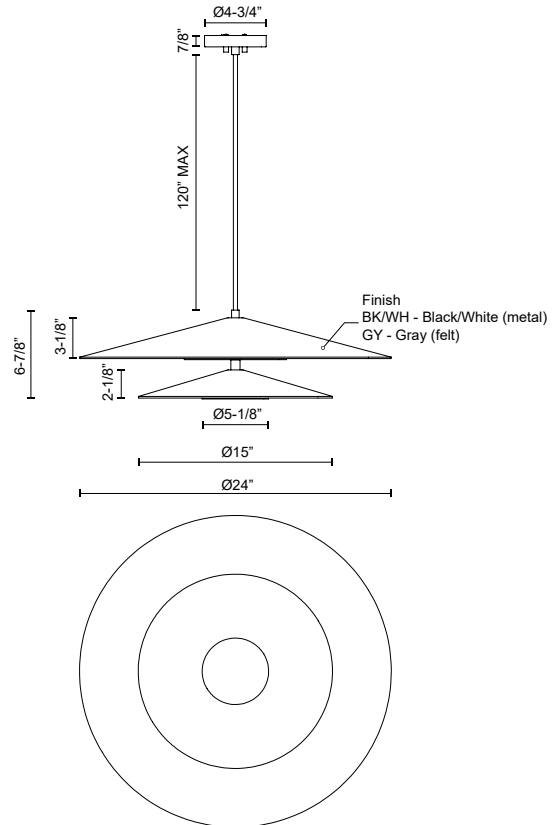

DESCRIPTION

Inspired by the peaks and valleys created by wave forms, the Cruz Collection is a geometric wonder. The soft shaped glass shades emit ample ambient light throughout, making it the perfect modern decorative piece for any space.