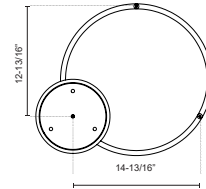

CERCHIO
PD87118
PENDANTS

PROJECT

PD87118-BG
Brushed Gold

PD87118-WH
White

PD87118-BK
Black

SPECIFICATION DETAILS

* For custom options, consult factory for details.

Fixture Dimensions	D17-3/4" x H1-3/8"
Light Source	LED with DC Driver
Wattage	39W
Total Lumens	2810lm
Delivered Lumens	BG-1280lm*; BK-1280lm*; WH-1720lm*;
Voltage	120V
Color Temperature	3000K
CRI (Ra)	90CRI
Optional Color Temps	2700K - 5000K Available, Minimum Order Quantities Apply
LED Rated Life	50,000 hours
Diffuser Details	Frosted Silicone Diffuser
Dimming	100% - 10%, TRIAC or ELV Dimmer (Not Included)
Adjustable	Yes
Wire Length	120" Max
Wire Type	BG - Black Wire; BK - Black Wire; WH - Clear Wire;
Location	Dry
Warranty	5 Years
Illumination Direction	Downlight
Canopy Dimensions	D8-5/8" x H2"

DESCRIPTION

Extruded and rolled aluminum with rectangular profile. Flush silicone diffuser. Matte powder-coated finish. Down light. Duo canopy mounting style

Side Canopy Option

KUZCO

19054 28TH AVENUE
 SURREY - BC V3Z 6M3
 CANADA