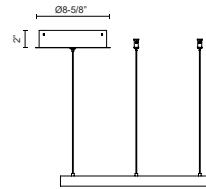

CERCHIO
PD87118
PENDANTS

PROJECT

PD87118-BG
Brushed Gold

PD87118-WH
White

PD87118-BK
Black

SPECIFICATION DETAILS

* For custom options, consult factory for details.

Fixture Dimensions	D17-3/4" x H1-3/8"
Light Source	LED with DC Driver
Wattage	39W
Total Lumens	2810lm
Delivered Lumens	BG-1280lm*; BK-1280lm*; WH-1720lm*;
Voltage	120V
Color Temperature	3000K
CRI (Ra)	90CRI
Optional Color Temps	2700K - 5000K Available, Minimum Order Quantities Apply
LED Rated Life	50,000 hours
Diffuser Details	Frosted Silicone Diffuser
Dimming	100% - 10%, TRIAC or ELV Dimmer (Not Included)
Adjustable	Yes
Wire Length	120" Max
Wire Type	BG - Black Wire; BK - Black Wire; WH - Clear Wire;
Location	Dry
Warranty	5 Years
Illumination Direction	Downlight
Canopy Dimensions	D8-5/8" x H2"

DESCRIPTION

Extruded and rolled aluminum with rectangular profile. Flush silicone diffuser. Matte powder-coated finish. Down light. Duo canopy mounting style

Side Canopy Option

KUZCO

19054 28TH AVENUE
 SURREY - BC V3Z 6M3
 CANADA