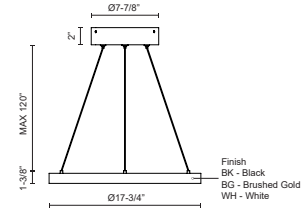

CERCHIO
PD87118
PENDANTS

PROJECT

PD87118-BG
Brushed Gold

PD87118-WH
White

PD87118-BK
Black

SPECIFICATION DETAILS

* For custom options, consult factory for details.

Fixture Dimensions	D17-3/4" x H1-3/8"
Light Source	LED with DC Driver
Wattage	39W
Total Lumens	2810lm
Delivered Lumens	BG-1280lm*; BK-1280lm*; WH-1720lm*;
Voltage	120V
Color Temperature	3000K
CRI (Ra)	90CRI
Optional Color Temps	2700K - 5000K Available, Minimum Order Quantities Apply
LED Rated Life	50,000 hours
Diffuser Details	Frosted Silicone Diffuser
Dimming	100% - 10%, TRIAC or ELV Dimmer (Not Included)
Adjustable	Yes
Wire Length	120" Max
Wire Type	BG - Black Wire; BK - Black Wire; WH - Clear Wire;
Location	Dry
Warranty	5 Years
Illumination Direction	Downlight
Canopy Dimensions	D8-5/8" x H2"

DESCRIPTION

Extruded and rolled aluminum with rectangular profile. Flush silicone diffuser. Matte powder-coated finish. Down light. Duo canopy mounting style

Side Canopy Option

KUZCO

19054 28TH AVENUE
 SURREY - BC V3Z 6M3
 CANADA