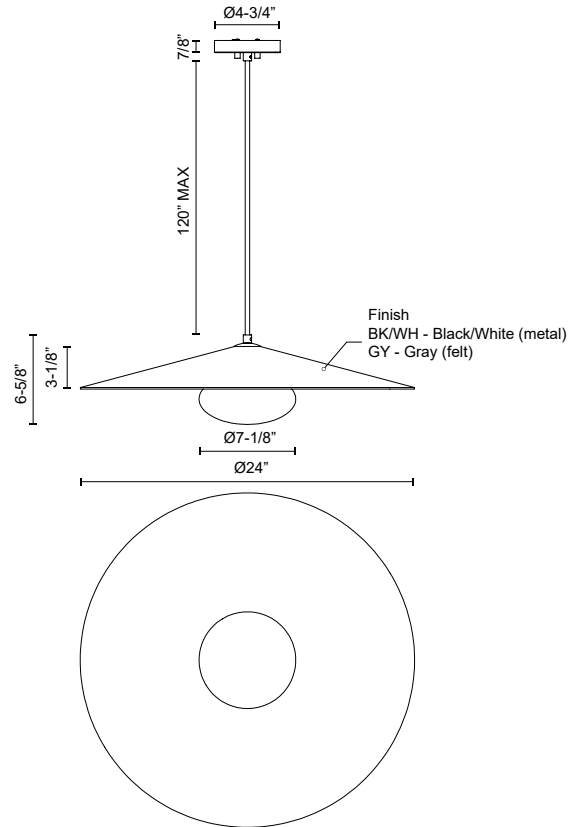

DESCRIPTION

Inspired by the peaks and valleys created by wave forms, the Cruz Collection is a geometric wonder. The soft shaped glass shades emit ample ambient light throughout, making it the perfect modern decorative piece for any space.