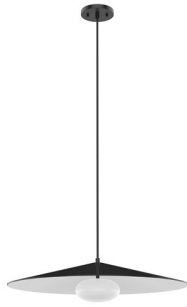

# CRUZ PD22824

## PENDANTS

PROJECT

PD22824-BK/WH  
Metal - Black/White

PD22824-GY  
Felt - Gray

### SPECIFICATION DETAILS

\* For custom options, consult factory for details.

<b>Fixture Dimensions</b>	D24" x H6-5/8"
<b>Light Source</b>	AC LED Module
<b>Total Lumens</b>	1000lm
<b>Wattage</b>	13W
<b>Delivered Lumens</b>	BK/WH-781lm; GY-673lm;
<b>Voltage</b>	120V
<b>Color Temperature</b>	3000K
<b>CRI (Ra)</b>	90CRI
<b>Optional Color Temps</b>	2700K - 5000K Available, Minimum Order Quantities Apply
<b>LED Rated Life</b>	50,000 hours
<b>Dimming</b>	100% - 10%, ELV Dimmer (Not Included)
<b>Shade Details</b>	Spun Aluminum or Felt Shade
<b>Glass Details</b>	Opal Glass
<b>Adjustable</b>	Yes
<b>Wire Length</b>	120" Max
<b>Wire Type</b>	Black SVT Cord
<b>Minimum Hang Height</b>	8"
<b>Location</b>	Dry
<b>Warranty</b>	5 Years
<b>Canopy Dimensions</b>	D4-3/4" x H7/8"

### DESCRIPTION

Inspired by the peaks and valleys created by wave forms, the Cruz Collection is a geometric wonder. The soft shaped glass shades emit ample ambient light throughout, making it the perfect modern decorative piece for any space.