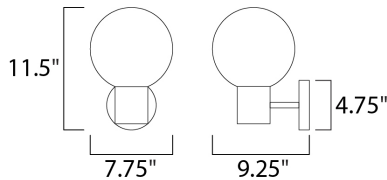

MEASUREMENTS

DIMENSION : 7.75" W x 11.5" H x 9.25" Ext
 MAX OAH : 4.75" W x 1" H
 HANGING WEIGHT : 4.41 lb

LAMPING

INPUT VOLTAGE : 120V
 BULB : 1 x 60W Incandescent E12 Candelabra , 60W Total
 BULB INCLUDED : (Not Included)
 DIMMABLE : Yes