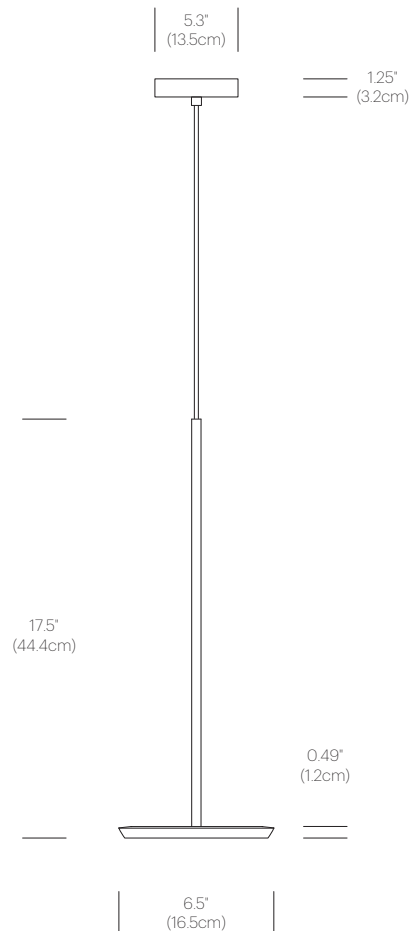

Luminaire Efficacy : 70 Lumens/Watt

Color Rendition Index : 90 CRI

50K hour lifespan

Cable length : 10' (305cm)(Field cuttable)

1 year warranty

## PACKAGING WEIGHT AND DIMENSIONS

Sky Solo lamp 3.1LBS 19" X 10.2" X 2.4"

1.4KGS 48cm X 26cm X 6cm

## DIMENSIONS

SKY SOLO