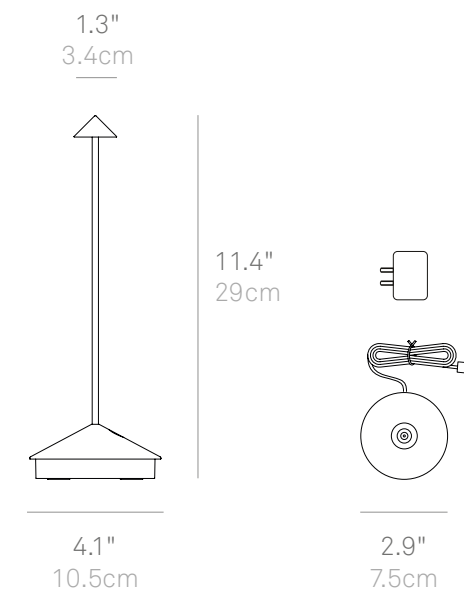

Pina Pro

The lamp that took over New York and the world, the Pina Pro is our most popular cordless lamp. With brilliant light output large enough for a 5ft diameter table from the tiny cone-shaped head, Pina seems like a magic candle. Features touch-dimming control and 3-CCT color temperature selection for 2200K (candle light), 2700K (warm white) and 3000K (cool white). The integrated LED module is designed and engineered to produce controlled downlight.

TECHNICAL DATA

LED 2.2W • 185lm DIMMABLE
3-CCT (2200K/2700K/3000K) • CRI>80
100-240V • 50-60Hz • 5Vdc max 1A
IP54 Rated (Salt Spray Tested 500 hours)

Rechargeable and replaceable Lithium Ion battery pack
Contact charging base
Battery lasts about 12 hours at full charge
Charging time approximately 6-7 hours
Polycarbonate light diffuser
Powder-coated finishes suitable for indoor or outdoor use