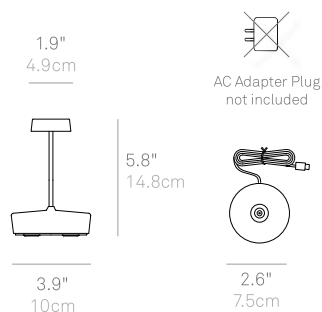

# Swap Pro Mini

NEW

The Swap Mini offers the same decorative possibilities as its taller counterpart, the Swap Pro, and is offered in bold, cheerful colors and sleek metal finishes. It can be customized using a range of ceramic lampshades which are sold separately and can be found on page 113. Features touch-dimming control at 2700K (warm light). The integrated LED module is designed and engineered to produce controlled downlight.

## TECHNICAL DATA

LED 2.2W • 267lm DIMMABLE  
2700K • CRI>90  
100-240V • 50-60Hz • 5Vdc max 1A  
IP65 Rated (Salt Spray Tested 500 hours)

Rechargeable and replaceable Lithium Ion battery pack  
Contact charging base  
Battery lasts about 13 hours at full charge  
Charging time approximately 6 hours  
Polycarbonate light diffuser  
Powder-coated finishes suitable for indoor or outdoor use  
**Glossy Gold and Glossy Chrome finishes may tarnish or peel if left outdoors for extended time periods**