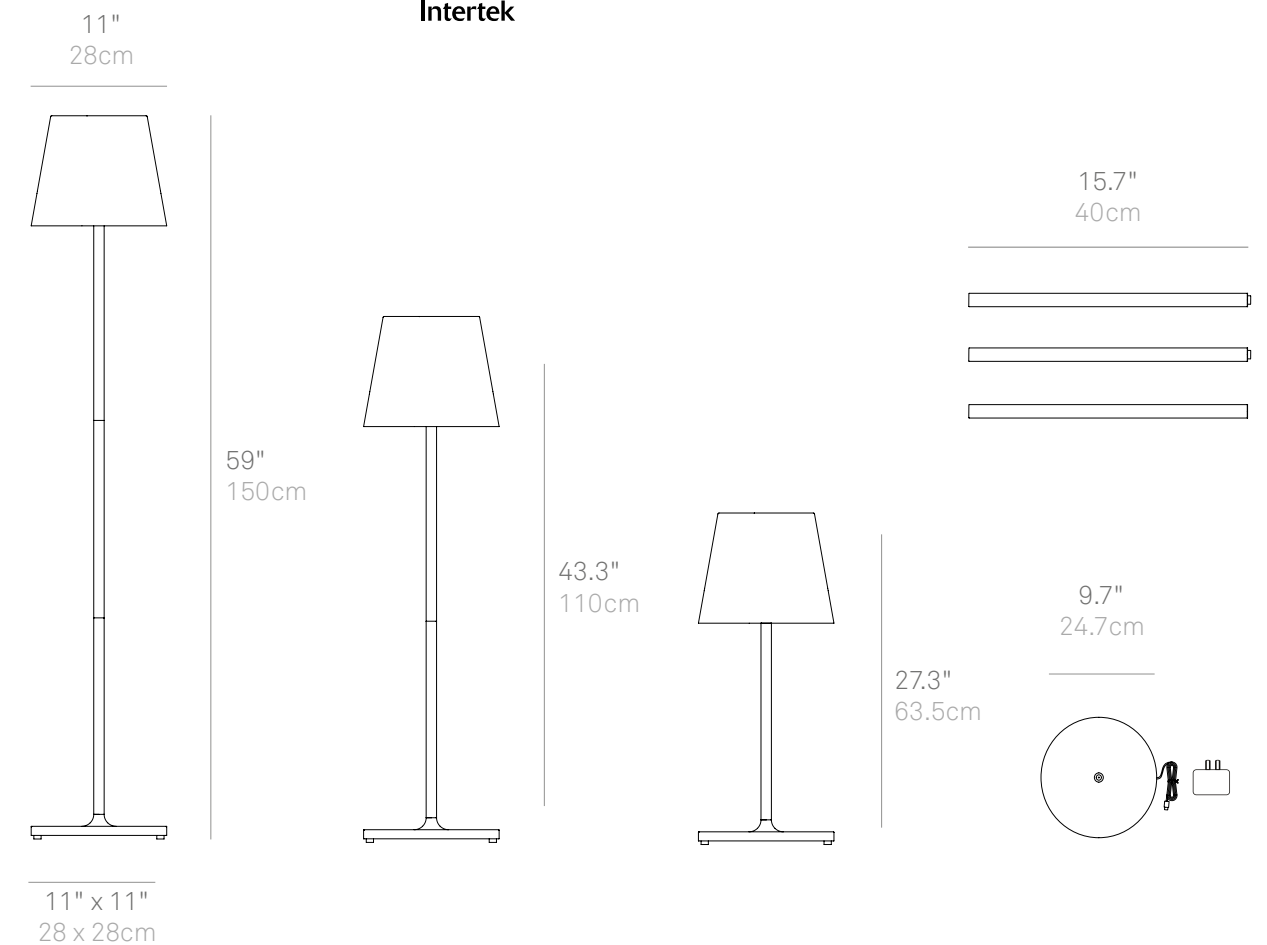

Poldina Pro XXL Floor Lamp

Poldina XXL is designed for grand indoor and outdoor spaces with a distinct profile and ample light output. Features touch-dimming control and has 2-CCT color temperature selection for 2700K (warm white) or 3000K (cool white). The integrated LED module is designed and engineered to produce controlled downlight. The center column consists of 3 stems to allow the height to be adjusted from a minimum 27.3 inches to 59 inches.

TECHNICAL DATA

LED 6.5W • 470lm - 500lm DIMMABLE
2-CCT (2700K/3000K) • CRI>80
100-240V • 50-60Hz • 5Vdc max 1A
IP54 Rated (Salt Spray Tested 500 hours)

Rechargeable and replaceable Lithium Ion battery pack
Contact charging base
Battery lasts about 15 hours at full charge
Charging time approximately 20 hours
Powder-coated die-cast aluminum components
Polycarbonate light diffuser
Suitable for indoor or outdoor use