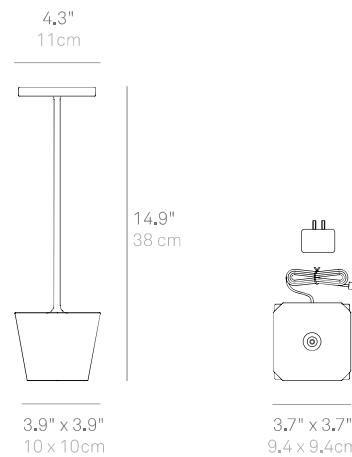

# Poldina Pro Upside Down Table Lamp

NEW

The Poldina Pro Upside Down lamp offers the opportunity to create unlimited decorative arrangements in the base of a cordless lamp. The base holds a food-grade removable plastic tray suitable for holding nuts or snack mixes, condiments, amuse-bouches, or dried floral arrangements such as the ones shown in the photograph above. With the tray removed, the base is water-tight and can hold potted succulents or cut fresh flowers.

## TECHNICAL DATA

LED 2.2W • 234lm - 251lm - 256lm DIMMABLE  
3-CCT (2200K/2700K/3000K) • CRI>80  
100-240V • 50-60Hz • 5Vdc max 1A  
IP54 Rated (Salt Spray Tested 500 hours)

Rechargeable and replaceable Lithium Ion battery pack