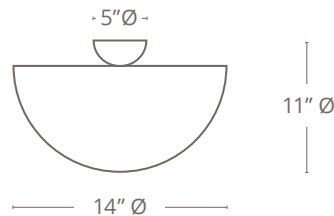

SIDE VIEW

SHOWN IN COPPER

### SIZE

12" Ø X 9" H

14" Ø x 11" H

(Custom Sizes Available Upon Request)