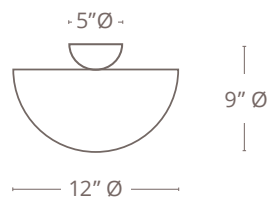

SIDE VIEW

SHOWN IN COPPER

### SIZE

12" Ø X 9" H

14" Ø x 11" H

(Custom Sizes Available Upon Request)