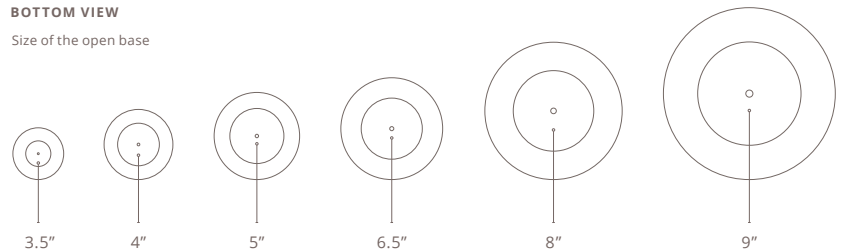

DOUNIA
HOME

RIAD SINGLE GLOBE PENDANT LIGHT

SHOWN IN COPPER

SIDE VIEW

BOTTOM VIEW

Size of the open base

DETAILS

Handmade in Morocco

Sealed with a Top Coat // Does Not Tarnish

SIZES

SIZES	BULB TYPE	QTY	LUMENS
6" Ø X 5.5" H	PAR16 LED	1	550 Lm
8" Ø X 7" H	PAR16 LED	1	550 Lm
10" Ø x 9" H	A19 LED	1	850 Lm
12" Ø x 11" H	A19 LED	1	850 Lm
16" Ø x 15" H	A19 LED	2	850 Lm
20" Ø x 18" H	A19 LED	2	850 Lm

(Custom Sizes Available Upon Request)

WIRING

Socket Type // Keyless E26

Dome Canopy // 5" d X 2" h In Matching Metal Finish

Cord // 10' long Black Rayon Cord

Plug // Hardwired

Socket Wattage // Max 60 Watts