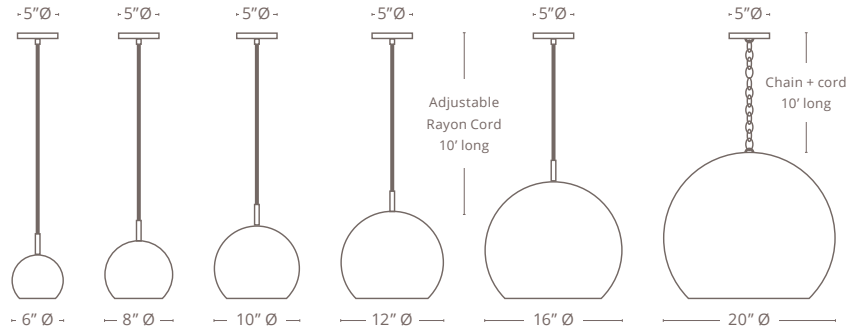

DOUNIA
HOME

RIAD SINGLE GLOBE PENDANT LIGHT

SHOWN IN COPPER

SIDE VIEW

BOTTOM VIEW

Size of the open base

DETAILS

Handmade in Morocco

Sealed with a Top Coat // Does Not Tarnish

SIZES

SIZES	BULB TYPE	QTY	LUMENS
6" Ø X 5.5" H	PAR16 LED	1	550 Lm
8" Ø X 7" H	PAR16 LED	1	550 Lm
10" Ø x 9" H	A19 LED	1	850 Lm
12" Ø x 11" H	A19 LED	1	850 Lm
16" Ø x 15" H	A19 LED	2	850 Lm
20" Ø x 18" H	A19 LED	2	850 Lm

(Custom Sizes Available Upon Request)

WIRING

Socket Type // Keyless E26

Dome Canopy // 5" d X 2" h In Matching Metal Finish

Cord // 10' long Black Rayon Cord

Plug // Hardwired

Socket Wattage // Max 60 Watts