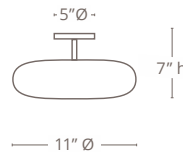

LILA FLUSH MOUNT

Lila is our modern Moroccan Ceiling Flush Mount light made from semi-precious punched metal and pierced designs. The sphere shape is modern with a hint of mid-century. feel to your home.

SHOWN IN SILVER

SIDE VIEW

BOTTOM VIEW

This pendant is open at the base

DETAILS

Handmade in Morocco

Finish // Matte, Polished

Metals // Brass, Copper & Nickel Silver

Color // Gold, Rose Gold, Silver & Gunmetal

(Custom Finishes Available Upon Request. For accurate metal color request our metal sample kit at trade@douniahome.com)

Sealed with a Top Coat // Does Not Tarnish

SIZES

11" Ø X 7" h

14" Ø x 8" h

BULB//QTY

PAR16 LED // 1

PAR16 LED // 1

LUMENS

500 Lm

500 Lm

(Custom Sizes Available Upon Request)

WIRING

Socket Type // Keyless E26

Round Canopy // 5" d X 1" h In Matching Metal Finish

Socket Wattage // Max 60 Watts

Voltage // Max Voltage 250 V

Certifications // UL & cUL Certified

Professional Install Required

PRODUCT NAME: LILA PENDANT LIGHT			
COMPANY		FIXTURE TYPE	DATE:
PROJECT		APPROVED BY