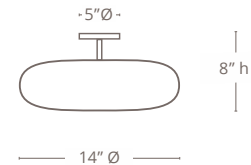

LILA FLUSH MOUNT

Lila is our modern Moroccan Ceiling Flush Mount light made from semi-precious punched metal and pierced designs. The sphere shape is modern with a hint of mid-century. feel to your home.

SHOWN IN SILVER

SIDE VIEW

BOTTOM VIEW

This pendant is open at the base

DETAILS

Handmade in Morocco

Finish // Matte, Polished

Metals // Brass, Copper & Nickel Silver

Color // Gold, Rose Gold, Silver & Gunmetal

(Custom Finishes Available Upon Request. For accurate metal color request our metal sample kit at trade@douniahome.com)

Sealed with a Top Coat // Does Not Tarnish

SIZES

11" Ø X 7" h

14" Ø x 8" h

BULB//QTY

PAR16 LED // 1

PAR16 LED // 1

LUMENS

500 Lm

500 Lm

(Custom Sizes Available Upon Request)

WIRING

Socket Type // Keyless E26

Round Canopy // 5" d X 1" h In Matching Metal Finish

Socket Wattage // Max 60 Watts

Voltage // Max Voltage 250 V

Certifications // UL & cUL Certified

Professional Install Required

PRODUCT NAME: LILA PENDANT LIGHT			
COMPANY		FIXTURE TYPE	DATE:
PROJECT		APPROVED BY