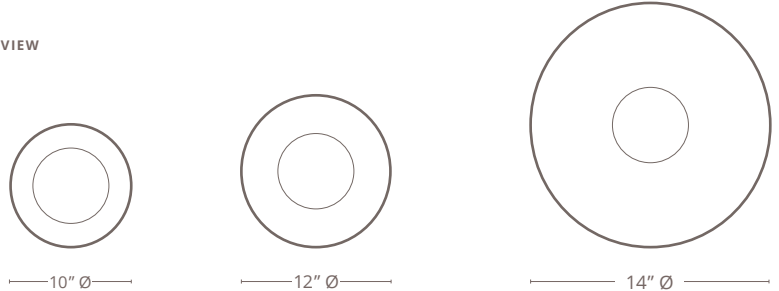

RIAD WALL SCONCE

Riad disc wall sconce represents the best of modern Moroccan metalwork and craftsmanship. We designed this minimal hand-cut filigree wall light fixture to give the classic pattern a modern update.

SHOWN IN GUNMETAL

FRONT VIEW

DETAILS

Handmade in Morocco
Finish // Polished
Metals // Brass, Copper & Nickel Silver
Color // Gold, Rose Gold, Silver & Gunmetal
(Custom Finishes Available Upon Request. For accurate metal color request our metal sample kit at trade@douniahome.com)

Sealed with a Top Coat // Does Not Tarnish

SIZES

SIZES	BULB TYPE	QTY	LUMENS
10" Ø X 10" H	G40 LED Bulb	1	540 Lm
12" Ø X 10" H	G40 LED Bulb	1	540 Lm
14" Ø x 10" H	G40 LED Bulb	1	540 Lm

(Custom Sizes Available Upon Request)

WIRING

Socket Type // Keyless E26
Bulb // Porcelain G40 LED Bulb
Round Canopy // 5" d X 1" h
Socket Wattage // Max 60 Watts
Voltage // Max Voltage 250 V
Certifications // UL & cUL Certified
Professional Install Required

PRODUCT NAME: RIAD WALL SCONCE			
COMPANY		FIXTURE TYPE	DATE:
PROJECT		APPROVED BY