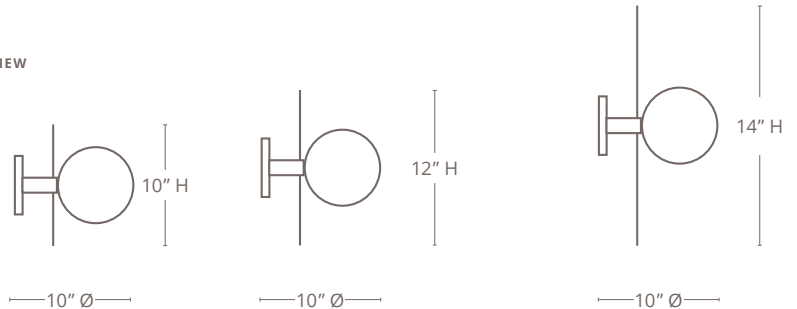

RIAD WALL SCONCE

Riad disc wall sconce represents the best of modern Moroccan metalwork and craftsmanship. We designed this minimal hand-cut filigree wall light fixture to give the classic pattern a modern update.

SHOWN IN GUNMETAL

SIDE VIEW

DETAILS

Handmade in Morocco
Finish // Polished
Metals // Brass, Copper & Nickel Silver
Color // Gold, Rose Gold, Silver & Gunmetal
(Custom Finishes Available Upon Request. For accurate metal color request our metal sample kit at trade@douniahome.com)

Sealed with a Top Coat // Does Not Tarnish

SIZES

SIZES	BULB TYPE	QTY	LUMENS
10" Ø X 10" H	G40 LED Bulb	1	540 Lm
12" Ø X 10" H	G40 LED Bulb	1	540 Lm
14" Ø x 10" H	G40 LED Bulb	1	540 Lm

(Custom Sizes Available Upon Request)

WIRING

Socket Type // Keyless E26
Bulb // Porcelain G40 LED Bulb
Round Canopy // 5" d X 1" h
Socket Wattage // Max 60 Watts
Voltage // Max Voltage 250 V
Certifications // UL & cUL Certified
Professional Install Required

PRODUCT NAME: RIAD WALL SCONCE			
COMPANY		FIXTURE TYPE	DATE:
PROJECT		APPROVED BY