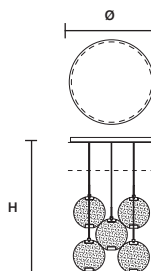

HORO C5 RD 80

∅ 80 cm / 31.49"
H MAX 155 cm / 61.02"

INTEGRATED LED LIGHTING
LED 72 W CRI>95
3000 K – 9270 NOMINAL LM
DIMM 0-10V