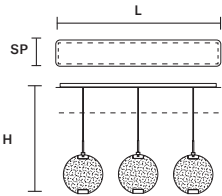

HORO C3 LN 125

L 125 cm / 49.21"
SP 20 cm / 7.87"
H MAX 155 cm / 61.02"

INTEGRATED LED LIGHTING
LED 43,2 W CRI>95
3000 K – 5562 NOMINAL LM
DIMM 0-10V