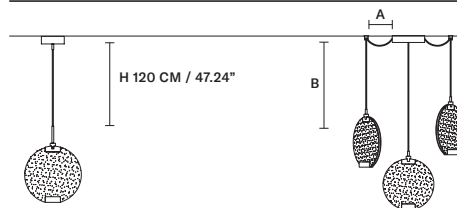

VD Verde
Green

AZ Azzurro
Light Blue

RS Rosa
Pink

SA Ambra
Amber

SG Grigio
Grey

STANDARD CABLES FOR ALL SUSPENSIONS

A+B = 150 CM / 59.05"
FOR HORO S3 AND HORO S5

HORO S1

L 30 cm / 11.81"
 SP 8 cm / 3.14"
 H 34 cm / 13.38"

INTEGRATED LED LIGHTING

LED 14,4 W CRI>95
 3000 K – 1854 NOMINAL LM
 DIMM NO

HORO S3

INTEGRATED LED LIGHTING

LED 43,2 W CRI>95
 3000 K – 5562 NOMINAL LM
 DIMM 0-10V