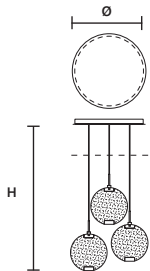

HORO C3 RD 60

∅ 60 cm / 23.62"
H MAX 155 cm / 61.02"

INTEGRATED LED LIGHTING
LED 43,2 W CRI>95
3000 K – 5562 NOMINAL LM
DIMM 0-10V