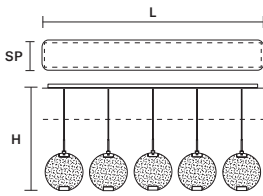

HORO C5 LN 175

L 175 cm / 68.89"
SP 20 cm / 7.87"
H MAX 155 cm / 61.02"

INTEGRATED LED LIGHTING
LED 72 W CRI>95
3000 K – 9270 NOMINAL LM
DIMM 0-10V