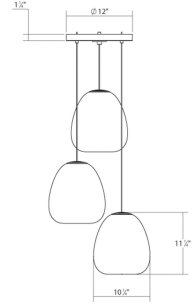

## Mela LED Pendant Spec Sheet

SKU: 3074.25 Learn more at:  
<https://sonnemanlight.com/mela-led-pendant>

Description: Exquisite in the subtle contours of its volume, Mela reveals the color of its surroundings within its sensual shape. Available in two sizes, as single pendants or in multiples of the same size, Mela radiates a sophisticated presence within its space.

### Dimensions

Height:	30"
Diameter:	20"
Canopy/Backplate/Base:	12"
Hanging Details:	6' Adjustable Cord
Size:	3-Light
Canopy/Backplate/Base Height:	1.25

### Shipping

Carton 1 L x W x H:	37" X 16" X 5"
Carton 1 Gross Weight:	20 LBS