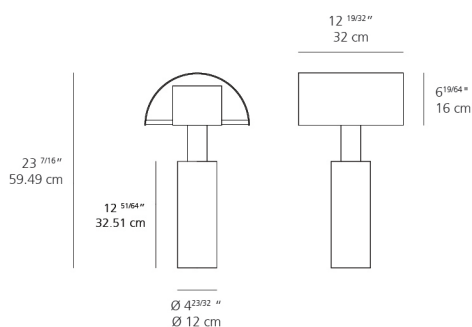

Materials

- Painted metal stem
- White adjustable diffusers in painted perforated plate steel

Features & Accessories

Dimensions

Packaging

2 Boxes

1 x 20-15/16" x 7-3/16" x 7-3/16" / 9.04 lbs - 53 cm x 18 cm x 18 cm / 4.1 kg

1 x 17-7/16" x 17-7/16" x 14-1/4" / 7.05 lbs - 44 cm x 44 cm x 36 cm / 3.2 kg

Light distribution

Diffused

Luminaire weight

11.03 lbs / 5 kg

Warranty