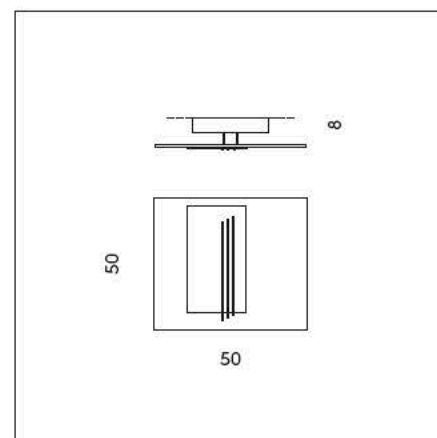

SP S/336
4 x 3W LED
3000K - 1240 lumen
CE IP20

SP 8/336
2 x 7W LED + 1 x 3W LED
3000K - 2500 lumen
CE IP20

SP 7/336
1 x 3W LED
3000K - 310 lumen
CE IP20

LP 6/336
2 x 7W LED
3000K - 2200 lumen
CE IP20

LS 4/336
2 x 7W LED
3000K - 2200 lumen
CE IP20

LS 5/336
2 x 7W LED
3000K - 2200 lumen
CE IP20

PI 3/336
27W STRIP LED
3000K - 3600 lumen
CE IP20

MONTATURA - FRAME

66
champagne spazzolato
brushed champagne

DIFFUSORE - LAMP SHADE

57
acrilico
acrylic