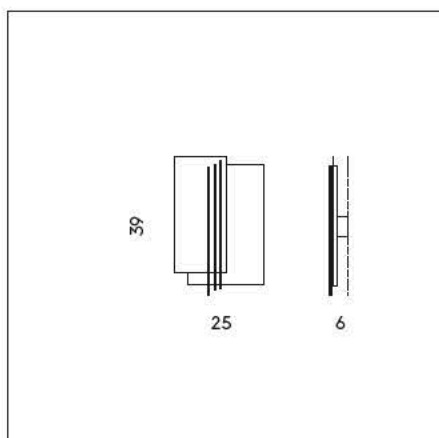

SP S/336
4 x 3W LED
3000K - 1240 lumen
CE IP20

SP 8/336
2 x 7W LED + 1 x 3W LED
3000K - 2500 lumen
CE IP20

SP 7/336
1 x 3W LED
3000K - 310 lumen
CE IP20

LP 6/336
2 x 7W LED
3000K - 2200 lumen
CE IP20

LS 4/336
2 x 7W LED
3000K - 2200 lumen
CE IP20

LS 5/336
2 x 7W LED
3000K - 2200 lumen
CE IP20

PI 3/336
27W STRIP LED
3000K - 3600 lumen
CE IP20

MONTATURA - FRAME

66
champagne spazzolato
brushed champagne

DIFFUSORE - LAMP SHADE

57
acrilico
acrylic