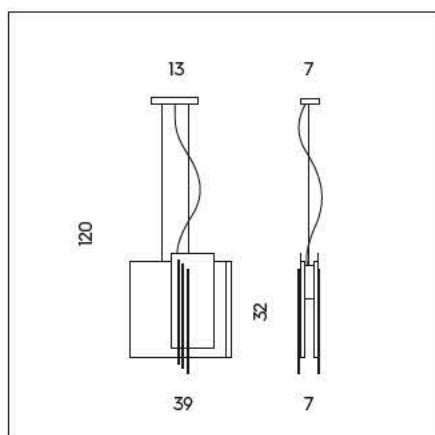

SP S/336
4 x 3W LED
3000K - 1240 lumen
CE IP20

SP 8/336
2 x 7W LED + 1 x 3W LED
3000K - 2500 lumen
CE IP20

SP 7/336
1 x 3W LED
3000K - 310 lumen
CE IP20

LP 6/336
2 x 7W LED
3000K - 2200 lumen
CE IP20

LS 4/336
2 x 7W LED
3000K - 2200 lumen
CE IP20

LS 5/336
2 x 7W LED
3000K - 2200 lumen
CE IP20

PI 3/336
27W STRIP LED
3000K - 3600 lumen
CE IP20

MONTATURA - FRAME

66
champagne spazzolato
brushed champagne

DIFFUSORE - LAMP SHADE

57
acrilico
acrylic