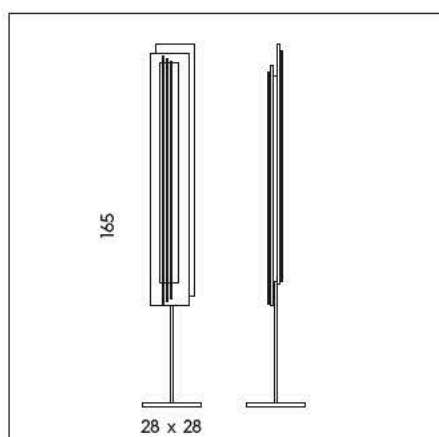

SP S/336
4 x 3W LED
3000K - 1240 lumen
CE IP20

SP 8/336
2 x 7W LED + 1 x 3W LED
3000K - 2500 lumen
CE IP20

SP 7/336
1 x 3W LED
3000K - 310 lumen
CE IP20

LP 6/336
2 x 7W LED
3000K - 2200 lumen
CE IP20

LS 4/336
2 x 7W LED
3000K - 2200 lumen
CE IP20

LS 5/336
2 x 7W LED
3000K - 2200 lumen
CE IP20

PI 3/336
27W STRIP LED
3000K - 3600 lumen
CE IP20

MONTATURA - FRAME

66
champagne spazzolato
brushed champagne

DIFFUSORE - LAMP SHADE

57
acrilico
acrylic