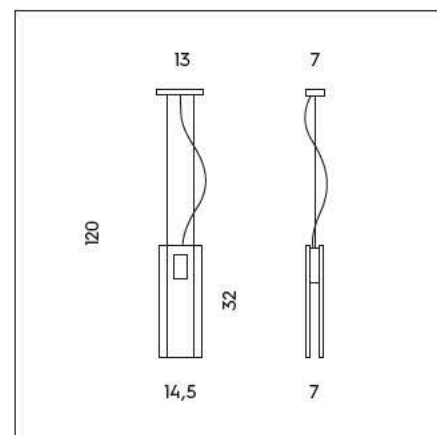

SP S/336
4 x 3W LED
3000K - 1240 lumen
CE IP20

SP 8/336
2 x 7W LED + 1 x 3W LED
3000K - 2500 lumen
CE IP20

SP 7/336
1 x 3W LED
3000K - 310 lumen
CE IP20

LP 6/336
2 x 7W LED
3000K - 2200 lumen
CE IP20

LS 4/336
2 x 7W LED
3000K - 2200 lumen
CE IP20

LS 5/336
2 x 7W LED
3000K - 2200 lumen
CE IP20

PI 3/336
27W STRIP LED
3000K - 3600 lumen
CE IP20

MONTATURA - FRAME

66
champagne spazzolato
brushed champagne

DIFFUSORE - LAMP SHADE

57
acrilico
acrylic