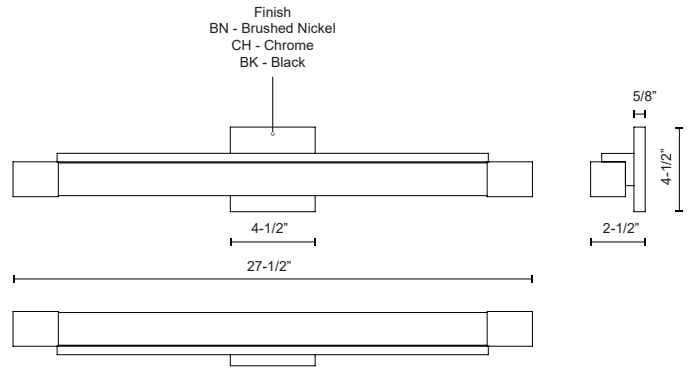

SOHO
VL13424

VANITY

PROJECT

DESCRIPTION

With its bold rectilinear forms and asymmetrical design, the Soho vanity is reminiscent of a Cubist or Art Deco aesthetic. The extruded square diffuser and substantial end caps create one continuous bar emitting the LED light. Available in three curated finishes the multiple geometric forms of the light will augment the existing interior architecture.

VL13424-BN
Brushed Nickel

VL13424-CH
Chrome

VL13424-BK
Black

SPECIFICATION DETAILS

* For custom options, consult factory for details.

Fixture Dimensions	W27-1/2" x H4-1/2" x E2-1/2"
Light Source	AC LED Module
Total Lumens	2400lm
Wattage	31W
Delivered Lumens	BK-1800lm; BN-1896lm; CH-1923lm;
Voltage	120V
Color Temperature	3000K
CRI (Ra)	90CRI
Optional Color Temps	2700K - 5000K Available, Minimum Order Quantities Apply
LED Rated Life	50,000 hours
Diffuser Details	White Acrylic Diffuser
Dimming	100% - 10%, ELV Dimmer (Not Included)
ADA Compliant	Yes
Location	Damp
Warranty	5 Years
Compliance	Energy Star; T24-JA8; ADA;
Mounting Style	All Orientation; Wall;
CEC Title 24 JA8	Yes, JA8-19
Energy Star Certified	Energy Star Compliant
Canopy Dimensions	W4-1/2" x H4-1/2" x E5/8"