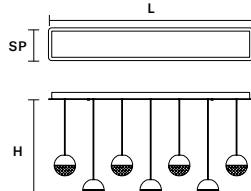

IGLÙ C7 LN 125

L 125 cm / 49.21"
SP 20 cm / 7.87"
H MAX 150 cm / 59.05"

INTEGRATED LED LIGHTING
37,8W CRI>90
3000K - 4816 NOMINAL LM

DIMM PUSH + 1-10V