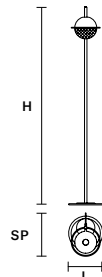

**DIMM** TRIAC

IGLÙ PL 13 

∅ 13 cm / 5.12"  
H 13 cm / 5.12"

INTEGRATED LED LIGHTING  
5,4 W CRI>90  
3000 K – 688 NOMINAL LM

DIMM NO

IGLÙ PL 18 

∅ 18 cm / 7.09"  
H 18 cm / 7.09"

INTEGRATED LED LIGHTING  
11,4 W CRI>90  
3000 K – 1450 NOMINAL LM

DIMM NO

IGLÙ PL 25 

∅ 25,5 cm / 10.04"  
H 25,5 cm / 10.04"

INTEGRATED LED LIGHTING  
15,5 W CRI>90  
3000 K – 2100 NOMINAL LM

DIMM NO

IGLÙ A1	
L	24 cm / 9.45"
H	18 cm / 7.09"
SP	28 cm / 11.02"
INTEGRATED LED LIGHTING	
UP	2,6 W CRI>90
	3000 K – 346 NOMINAL LM
DOWN	8,4 W CRI>90
	3000 K – 1150 NOMINAL LM
DIMM	TRIAC

IGLÙ TL1	
L	24 cm / 9.45"
H	55 cm / 21.65"
SP	28 cm / 11.02"
INTEGRATED LED LIGHTING	
UP	3,7 W CRI>90
	3000 K – 462 NOMINAL LM
DOWN	11,4 W CRI>90
	3000 K – 1450 NOMINAL LM
DIMM	OWN BUTTON

IGLÙ STL1	
L	24 cm / 9.45"
H	162 cm / 63.78"
SP	28 cm / 11.02"
INTEGRATED LED LIGHTING	
UP	3,7 W CRI>90
	3000 K – 462 NOMINAL LM
DOWN	11,4 W CRI>90
	3000 K – 1450 NOMINAL LM
DIMM	OWN BUTTON

L 125 cm / 49.21"  
SP 20 cm / 7.87"  
H MAX 150 cm / 59.05"

**INTEGRATED LED LIGHTING**  
37,8W CRI>90  
3000K - 4816 NOMINAL LM

**DIMM** PUSH + 1-10V

**IGLÙ C10 LN 175** 

L 175 cm / 68.89"  
SP 20 cm / 7.87"  
H MAX 150 cm / 59.05"