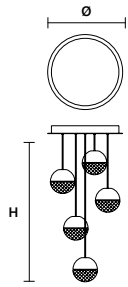

DIMM NO

IGLÙ PL 25 

∅ 25,5 cm / 10.04"  
H 25,5 cm / 10.04"

INTEGRATED LED LIGHTING  
15,5 W CRI>90  
3000 K – 2100 NOMINAL LM

DIMM NO

IGLÙ A1	
L	24 cm / 9.45"
H	18 cm / 7.09"
SP	28 cm / 11.02"
INTEGRATED LED LIGHTING	
UP	2,6 W CRI>90
	3000 K – 346 NOMINAL LM
DOWN	8,4 W CRI>90
	3000 K – 1150 NOMINAL LM
DIMM	TRIAC

IGLÙ TL1	
L	24 cm / 9.45"
H	55 cm / 21.65"
SP	28 cm / 11.02"
INTEGRATED LED LIGHTING	
UP	3,7 W CRI>90
	3000 K – 462 NOMINAL LM
DOWN	11,4 W CRI>90
	3000 K – 1450 NOMINAL LM
DIMM	OWN BUTTON

IGLÙ STL1	
L	24 cm / 9.45"
H	162 cm / 63.78"
SP	28 cm / 11.02"
INTEGRATED LED LIGHTING	
UP	3,7 W CRI>90
	3000 K – 462 NOMINAL LM
DOWN	11,4 W CRI>90
	3000 K – 1450 NOMINAL LM
DIMM	OWN BUTTON

**IGLÙ C5 RD 40** 

Ø 40cm / 15.74"  
H MAX 150 cm / 59.05"

**INTEGRATED LED LIGHTING**  
27W CRI>90  
3000K - 3440 NOMINAL LM

**DIMM** PUSH + 1-10V

**IGLÙ C7 RD 60** 

Ø 60cm / 23.62"  
H MAX 150 cm / 59.05"

L 125 cm / 49.21"  
SP 20 cm / 7.87"  
H MAX 150 cm / 59.05"

**INTEGRATED LED LIGHTING**  
37,8W CRI>90  
3000K - 4816 NOMINAL LM

**DIMM** PUSH + 1-10V

**IGLÙ C10 LN 175** 

L 175 cm / 68.89"  
SP 20 cm / 7.87"  
H MAX 150 cm / 59.05"