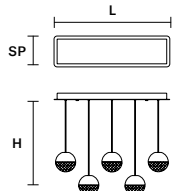

**DIMM** PUSH + 1-10V + DALI

**IGLÙ C5 LN 75** 

L 75 cm / 29.52"  
SP 20 cm / 7.87"  
H MAX 150 cm / 59.05"

**INTEGRATED LED LIGHTING**  
27W CRI>90  
3000K - 3440 NOMINAL LM

**DIMM** PUSH + 1-10V

**IGLÙ C7 LN 125** 