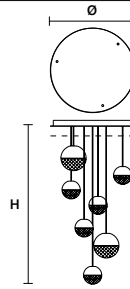

**INTEGRATED LED LIGHTING**  
19,8 W CRI>90  
3000 K – 2600 NOMINAL LM

**DIMM** 1-10V + PUSH

**IGLÙ S7** 

Ø 60 cm / 23.62"  
H MAX 150 cm / 62.99"

**INTEGRATED LED LIGHTING**  
52,3 W CRI>90  
3000 K – 6700 NOMINAL LM

**DIMM** 1-10V + PUSH

**IGLÙ S6+1** 

Ø 96 cm / 37.80"  
H 52 cm / 20.47"

**INTEGRATED LED LIGHTING**  
26,6 W CRI>90  
3000 K – 3626 NOMINAL LM

**DIMM** NO

**IGLÙ S12+1** 

Ø 96 cm / 37.80"  
H 68 cm / 26.77"