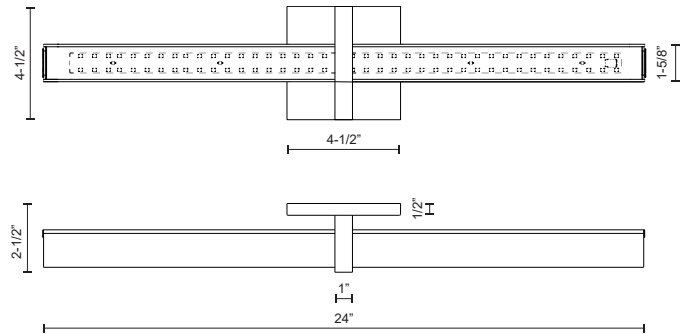

DESCRIPTION

Inspired by steel construction beams the round opal tube contrasts with the perpendicular metal planes of the wall mount. The cylindrical LED light intersects and is captured by the thin rectangular projection, spreading the illuminance further from the surface. The complementary geometric forms produce a subdued yet decorative effect.

SPECIFICATION DETAILS

* For custom options, consult factory for details.

Fixture Dimensions	W24" x H4-1/2" x E2-1/2"
Light Source	AC LED Module
Wattage	31W
Total Lumens	2400lm
Delivered Lumens	CH-1800lm
Voltage	120V
Color Temperature	3000K
CRI (Ra)	90CRI
Optional Color Temps	2700K - 5000K Available, Minimum Order Quantities Apply
LED Rated Life	50,000 hours
Dimming	100% - 10%, ELV Dimmer (Not Included)
Glass Details	Opal Glass
ADA Compliant	Yes
Location	Damp
Compliance	ADA
Warranty	5 Years
Mounting Style	All Orientation; Wall;
Canopy Dimensions	W4-1/2" x H4-1/2" x E1/2"
Finish Option(s)	Chrome