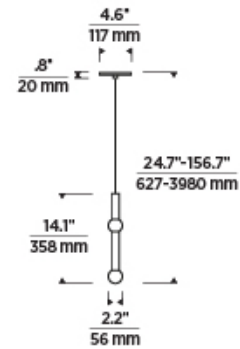

## ORDERING INFORMATION

700TRSPGYD SHAPE OR SIZE	FINISH	LAMP
1R 1 LIGHT	NB NATURAL BRASS B NIGHTSHADE BLACK	-LED930 INTEGRATED LED 90 CRI 3000K 120V-277V UNV

700TRSPGYD \_\_\_\_\_

JOB NAME \_\_\_\_\_

NOTES \_\_\_\_\_

## SPECIFICATIONS

PRIMARY MATERIAL	Aluminum or Brass
SHADE MATERIAL	Crystal
NET WEIGHT	4 lbs
HEIGHT	14.1in
WIDTH	2.2in
LENGTH	2.2in
UP LIGHT / DOWN LIGHT / BOTH?	
WET LISTED	
DAMP LISTED	Yes
DRY LISTED	
MIN. HANGING HEIGHT	24.7in
MAX HANGING HEIGHT	156.7in
TOTAL CORD LENGTH	144in
TOTAL STEM LENGTH	
STEM QTY	
SLOPED CEILING ADAPTABLE?	Yes 45° Max
GENERAL LISTING	ETL Listed
INCLUDES	