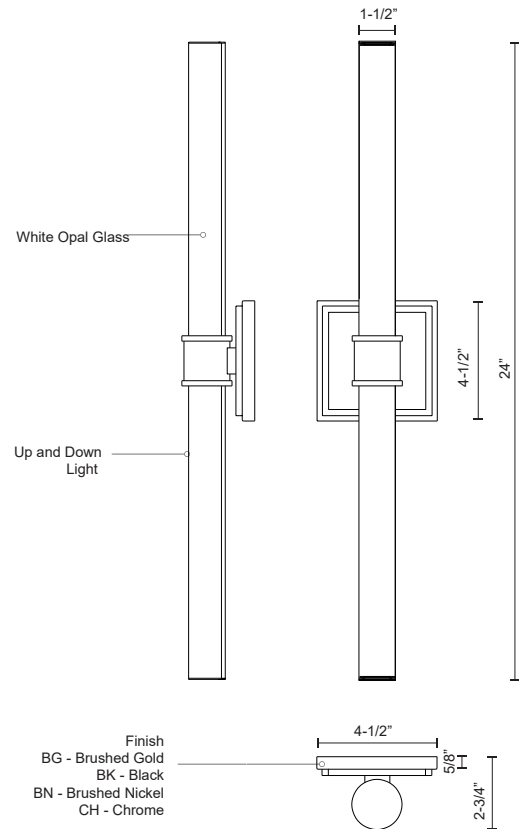

RONA VL17024

VANITY

PROJECT

VL17024-BG
Brushed Gold

VL17024-CH
Chrome

VL17024-BK
Black

VL17024-BN
Brushed Nickel

SPECIFICATION DETAILS

* For custom options, consult factory for details.

Fixture Dimensions	W4-1/2" x H24" x E2-3/4"
Light Source	AC LED Module
Total Lumens	2400lm
Wattage	31W
Delivered Lumens	1672lm
Voltage	120V
Color Temperature	3000K
CRI (Ra)	90CRI
Optional Color Temps	2700K - 5000K Available, Minimum Order Quantities Apply
LED Rated Life	50,000 hours
Dimming	100% - 10%, ELV Dimmer (Not Included)
Glass Details	Opal Glass
ADA Compliant	Yes
Location	Damp
Warranty	5 Years
Compliance	ADA
Mounting Style	All Orientation; Wall;
Canopy Dimensions	W4-1/2" x H4-1/2" x E5/8"

DESCRIPTION

A tubular length of illuminated rod the Rona wall light is supported and clasped with a detailed cylindrical projection. The thick square outline of the attachment plate frames the lamp holder and echoes the refinement of present architectural trim. Available as either a sconce or vanity and in several curated finishes.