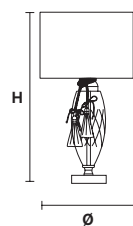

VE 1007/TL1

Table lamp

TECHNICAL INFORMATION

Ø 32 cm / 12.59"
H 58 cm / 22.80"

LIGHTING SYSTEM

1×E27×20 W max
(not included).

Base in vetro di Murano soffiato e lavorato a mano.

Hand made blown Murano glass base.