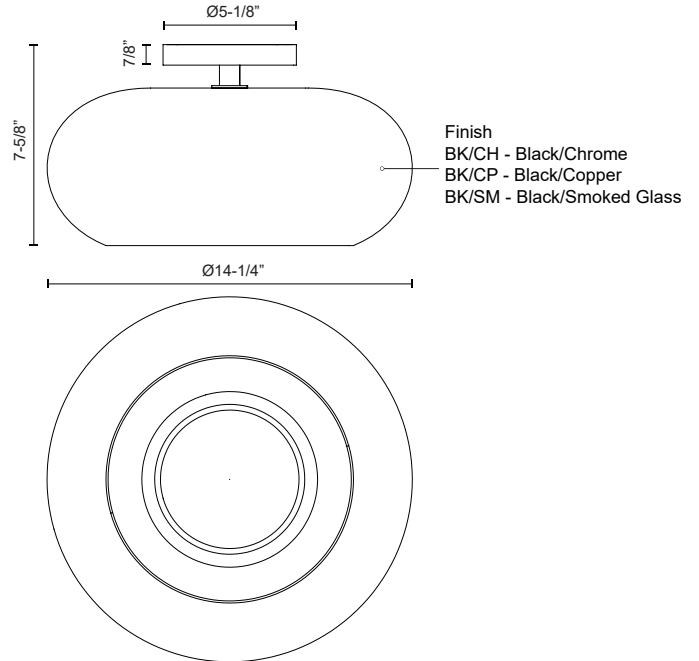

TRINITY SF62014

SEMI FLUSH

PROJECT

DESCRIPTION

A trio of modern and trendy glass finishes make up the endless possibilities of the Trinity collection. Available in multiple pendant shapes and a stunning semi-flush configuration, the Trinity's versatility and standout finishes are sure to be a hit in any space.

SF62014-BK/CH
Black Chrome

SF62014-BK/CP
Black/Copper

SF62014-BK/SM
Black/Smoked

SPECIFICATION DETAILS

* For custom options, consult factory for details.

Fixture Dimensions	D14-1/4" x H7-5/8"
Total Lumens	1840lm
Light Source	AC LED Module
Delivered Lumens	BK/CH-950lm*; BK/CP-850lm*; BK/SM-1100lm*;
Wattage	21W
Voltage	120V
Color Temperature	3000K
CRI (Ra)	90CRI
Optional Color Temps	2700K - 5000K Available, Minimum Order Quantities Apply
LED Rated Life	50,000 hours
Dimming	100% - 10%, ELV Dimmer (Not Included)
Shade Details	Smoked or Metallic Finish Glass Shade
Location	Dry
Warranty	5 Years
Canopy Dimensions	D5-1/8" x H7/8"