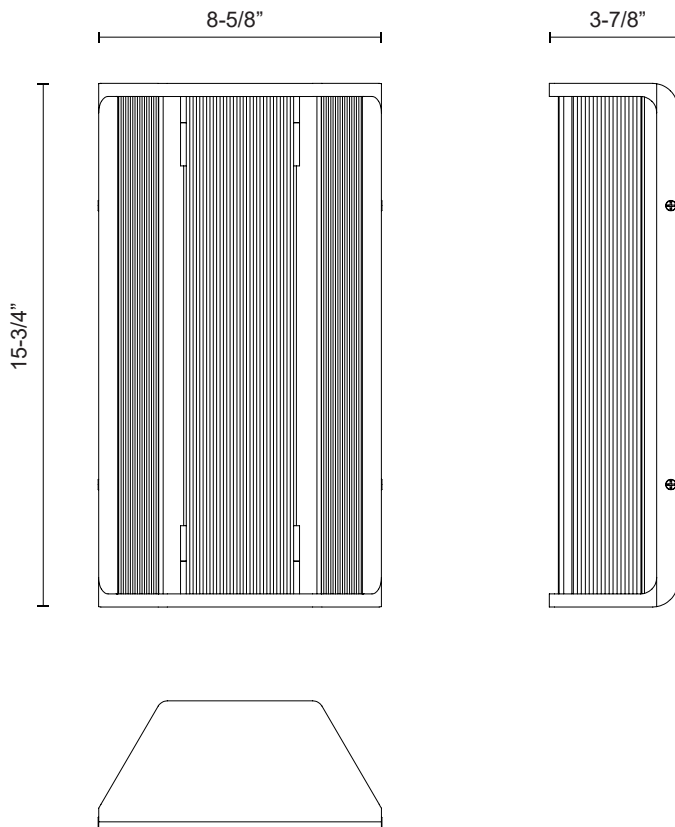

SABRE WV339216

FIXTURE DIMENSIONS	W8-5/8" x H15-3/4" x E3-7/8"
LIGHT SOURCE	LED with DC Driver
WATTAGE	15W
TOTAL LUMENS	1200lm
DELIVERED LUMENS	PNCR-1050lm*; UBCR-950lm*; VBCR-1000lm*;
VOLTAGE	120V
COLOR TEMPERATURE	2700K
CRI (RA)	90CRI
DIMMABLE	Yes, TRIAC or ELV Dimmer (Not Included)
GLASS DETAILS	Clear Glass
MATERIAL	Aluminum; Glass; Iron;
INSTALL OPTIONS	All Orientation; Wall;
ADA COMPLIANT	YES
LOCATION	Damp
BRAND	Alora

[D - Diameter, L - Length, W - Width, H - Height, E - Extension]

AVAILABLE FINISHES:

WV339216PNCR
Polished
Nickel/Ribbed
Glass

WV339216UBCR
Ribbed
Glass/Urban
Bronze

WV339216VBCR
Ribbed
Glass/Vintage
Brass