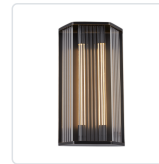

SABRE WV339216

FIXTURE DIMENSIONS	W8-5/8" x H15-3/4" x E3-7/8"
LIGHT SOURCE	LED with DC Driver
WATTAGE	15W
TOTAL LUMENS	1200lm
DELIVERED LUMENS	PNCR-1050lm*; UBCR-950lm*; VBCR-1000lm*;
VOLTAGE	120V
COLOR TEMPERATURE	2700K
CRI (RA)	90CRI
DIMMABLE	Yes, TRIAC or ELV Dimmer (Not Included)
GLASS DETAILS	Clear Glass
MATERIAL	Aluminum; Glass; Iron;
INSTALL OPTIONS	All Orientation; Wall;
ADA COMPLIANT	YES
LOCATION	Damp
BRAND	Alora

[D - Diameter, L - Length, W - Width, H - Height, E - Extension]

AVAILABLE FINISHES:

WV339216PNCR
Polished
Nickel/Ribbed
Glass

WV339216UBCR
Ribbed
Glass/Urban
Bronze

WV339216VBCR
Ribbed
Glass/Vintage
Brass