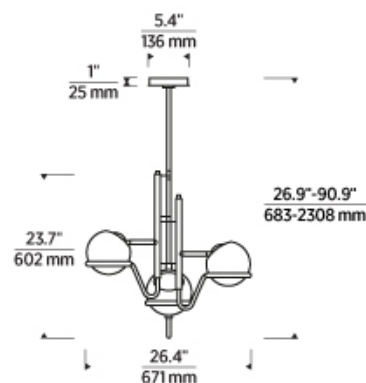

Black/Brass

LAMPING

Includes 13.3 watts, 1051 total delivered lumens, 2700K LED modules. Dimmable with most LED compatible ELV, Triac and 0-10V dimmers. Ships with (4) 12" and (2) 6" rigid stems in coordinating finish. Can be installed on a sloped ceiling up to 20°. 120V-277V Universal.

NOTES _____

CROSBY MEDIUM PENDANT

SPECIFICATIONS

PRIMARY MATERIAL	Steel and Brass
SHADE MATERIAL	Glass
NET WEIGHT	19.5 lbs
HEIGHT	23.7in
WIDTH	26.4in
LENGTH	26.4in
UP LIGHT / DOWN LIGHT / BOTH?	
WET LISTED	
DAMP LISTED	Yes
DRY LISTED	
MIN. HANGING HEIGHT	26.9in
MAX HANGING HEIGHT	90.9in
TOTAL CORD LENGTH	
TOTAL STEM LENGTH	Up to 60in
STEM QTY	6
SLOPED CEILING ADAPTABLE?	Yes 20° Max
GENERAL LISTING	ETL Listed
INCLUDES	

LAMPING SPECIFICATIONS

	LED LAMP	INTEGRATED LED	NON LED	NO LAMP
DELIVERED LUMENS		1051		
WATTS		13.3		
MAX WATTAGE PER BULB		13.3W		
INPUT VOLTAGE/ DIMMING TYPE		Universal 120V-277V 0-10, ELV, TRIAC		
CCT		2700K		
CRI		90 CRI		
LED LIFETIME				
L70		>50000		
AVERAGE BULB HOURS				
FIELD SERVICEABLE LED				
LAMP BASE		Integrated LED		
LAMP SHAPE		Integrated LED		
LAMP INCLUDED?		True		
WARRANTY**		5 Years		