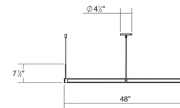

Type #:

Dimensions

Height:	7.5"
Width:	5.5"
Length:	2.5"
Diameter:	5.5"
Canopy/Backplate/Base:	6"
Hanging Details:	6" Adjustable Cord/Cable
Size:	Tri-Star
Canopy/Backplate/Base Height:	2"

Electrical Specs