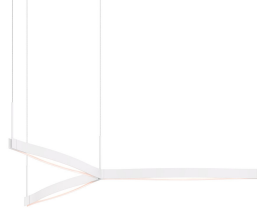

Project:

Ola LED Pendant Spec Sheet

SKU: 22QWCT01120PHA [Learn more at: https://sonnemanlight.com/ola-led-pendant](https://sonnemanlight.com/ola-led-pendant)

Description: Ola is a softly flowing modular system of linear elements that can be suspended individually or connected in multiple arrangements. Connected end to end they can form a continuous ribbon of light in a nearly limitless linear configuration.

Type #:

Dimensions

Height:	7.5"
Width:	5.5"
Length:	2.5"
Diameter:	5.5"
Canopy/Backplate/Base:	6"
Hanging Details:	6" Adjustable Cord/Cable
Size:	Tri-Star
Canopy/Backplate/Base Height:	2"

Electrical Specs

Installation

Installation:	Licensed electrician required
Sloped Ceiling Compatible?:	Adapter Available
Minimum Hanging Height:	10.5"

Shade

Shade 1 Material:	Aluminum w/Optical Acrylic
-------------------	----------------------------