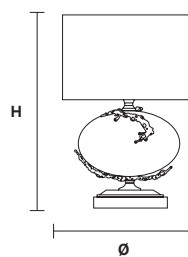

VE 1005/TL1

Table lamp

TECHNICAL INFORMATION

Ø	23 cm / 9.00"
H	34 cm / 14.00"
W	2 kg / 4.40 lb

LIGHTING SYSTEM

1×E27×20 W max
(not included).

Base in vetro di Murano soffiato e lavorato a mano.

Hand made blown Murano glass base.