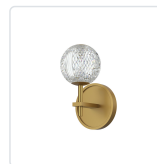

MARNI WV321201

FIXTURE DIMENSIONS	W5" x H8-5/8" x E5-3/8"
HEIGHT FROM CENTER	6-1/8"
EXTENSION	5-3/8"
LIGHT SOURCE	LED with DC Driver
WATTAGE	5W
TOTAL LUMENS	425lm
DELIVERED LUMENS	317lm
VOLTAGE	120V
COLOR TEMPERATURE	3000K
CRI (RA)	90CRI
DIMMABLE	Yes, TRIAC/ELV Dimmer (Not Included)
DIFFUSER DETAILS	Clear Carved Acrylic
MATERIAL	Clear Carved Acrylic; Steel;
INSTALL OPTIONS	Up/Down; Wall;
LOCATION	Damp
CEC TITLE 24 JA8	Yes, JA8-19
CANOPY DIMENSIONS	D5" x E7/8"
PACKAGE SIZE	L11-1/4" x W9" x H7-1/2"
PACKAGE WEIGHT	3.5 lbs
BRAND	Alora

[D - Diameter, L - Length, W - Width, H - Height, E - Extension]

AVAILABLE FINISHES:

WV321201NB
Natural Brass

WV321201PN
Polished Nickel

*For complete warranty terms, please visit: www.aloralighting.com/warranty