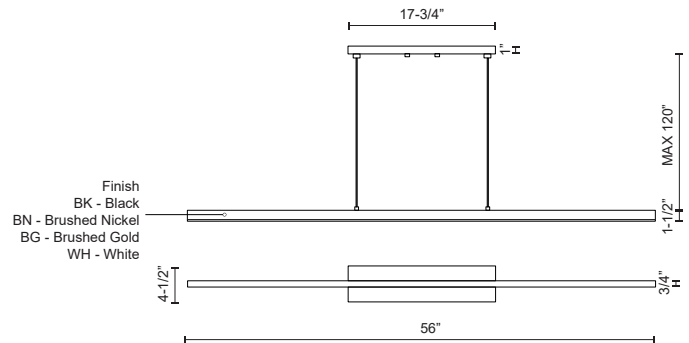

LP10356-BK  
Black

LP10356-BG  
Brushed Gold

LP10356-BN  
Brushed Nickel

LP10356-WH  
White

### SPECIFICATION DETAILS

\* For custom options, consult factory for details.

<b>Fixture Dimensions</b>	L56" x W3/4" x H1-1/2"
<b>Light Source</b>	AC LED Module
<b>Wattage</b>	38W
<b>Total Lumens</b>	2990lm
<b>Delivered Lumens</b>	BK-1313lm; BN-2009lm; WH-2209lm;
<b>Voltage</b>	120V
<b>Color Temperature</b>	3000K
<b>CRI (Ra)</b>	90CRI
<b>Optional Color Temps</b>	2700K - 5000K Available, Minimum Order Quantities Apply
<b>LED Rated Life</b>	50,000 hours
<b>Dimming</b>	100% - 10%, ELV Dimmer (Not Included)
<b>Diffuser Details</b>	White Acrylic Diffuser
<b>Adjustable</b>	Yes
<b>Wire Length</b>	120" Max
<b>Wire Type</b>	Clear SSL Wire
<b>Location</b>	Dry
<b>Warranty</b>	5 Years
<b>Canopy Dimensions</b>	L17-3/4" x W4-1/2" x H1"