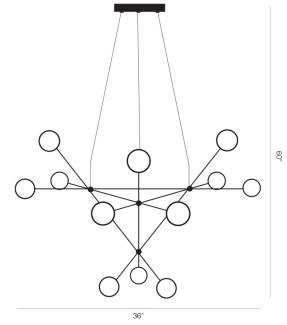

Project:

Proton Alpha Pendant Spec Sheet

SKU: 2082.13W Learn more at:
<https://sonnemanlight.com/proton-alpha-pendant>

Description: Configured in a bottom-weighted tripod called Alpha, or in a double pyramid configuration called Beta, these amazingly scaled fixtures could only be achieved through superior engineering and technology. Available in two finishes with several glass options, Proton brings art to the structure of simplicity.

Type #:

Dimensions

Height:	27"
Diameter:	40"
Canopy/Backplate/Base:	5"
Hanging Details:	6" Adjustable Cord
Canopy/Backplate/Base Height:	2"

Electrical Specs

Bulb(s) Included?:	Yes
Bulb 1 Type:	Integral LED
Bulb Quantity:	12
Input Voltage:	120VAC
Wattage:	30
Initial Lumens:	2640
Delivered Lumens:	1680
Color Temperature:	3000K
CRI:	90
Power Supply Type:	Driver
Power Supply Quantity:	1
Power Supply Location:	Canopy
Dimming Type:	TRIAC/ELV
Bulb Max Wattage:	30

Installation

Installation:	Licensed electrician required
Sloped Ceiling Compatible?:	Compatible
Minimum Hanging Height:	27"
Maximum Hanging Height:	99"

Shipping

Carton 1 L x W x H:	25" X 25" X 10"
Carton 1 Gross Weight:	11 LBS