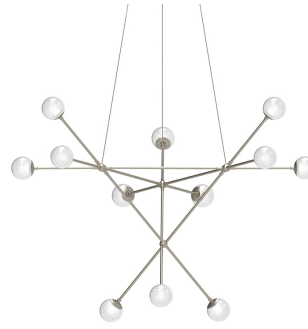

Project:

Proton Alpha Pendant Spec Sheet

SKU: 2082.13W Learn more at:
<https://sonnemanlight.com/proton-alpha-pendant>

Description: Configured in a bottom-weighted tripod called Alpha, or in a double pyramid configuration called Beta, these amazingly scaled fixtures could only be achieved through superior engineering and technology. Available in two finishes with several glass options, Proton brings art to the structure of simplicity.

Type #:

Dimensions

Height:	27"
Diameter:	40"
Canopy/Backplate/Base:	5"
Hanging Details:	6" Adjustable Cord
Canopy/Backplate/Base Height:	2"

Electrical Specs

Bulb(s) Included?:	Yes
Bulb 1 Type:	Integral LED
Bulb Quantity:	12
Input Voltage:	120VAC
Wattage:	30
Initial Lumens:	2640
Delivered Lumens:	1680
Color Temperature:	3000K
CRI:	90
Power Supply Type:	Driver
Power Supply Quantity:	1
Power Supply Location:	Canopy
Dimming Type:	TRIAC/ELV
Bulb Max Wattage:	30

Shade

Shade 1 Material:	Glass
-------------------	-------

Available Finishes

Available Finishes: Polished Black Nickel w/Smoke Glass, Polished Black Nickel w/White Crushed Glass, Satin Nickel w/White Crushed Glass

General Listings

Certification:	cETL
Color/Finish:	Satin Nickel w/White Crushed Glass
Dark Sky Friendly:	N