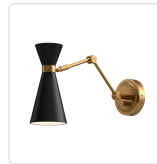

alora mood

P. 1.855.855.8926

CANADA: 19054 28TH Avenue Surrey - BC V3Z 6M3

USA: 3035 E. Lone Mountain Rd - Las Vegas, NV, 89081

BLAKE WV574524

FIXTURE DIMENSIONS	W4-3/8" x H12-1/4" x E20"
EXTENSION	20"
LAMP TYPE	E26
MAX WATTAGE	60W
BULB QTY	1
BULBS INCLUDED	No
VOLTAGE	120V
DIMMABLE	Full Range Dimmer Switch
SWITCH	Full Range Dimmer Switch
SHADE DIMENSIONS	D4-3/8" x H12-1/4"
MATERIAL	Aluminum; Steel;
INSTALL OPTIONS	Down Only; Wall;
LOCATION	Damp
CANOPY DIMENSIONS	D4-3/4" x E1-3/8"
BRAND	Alora Mood

[D - Diameter, L - Length, W - Width, H - Height, E - Extension]

AVAILABLE FINISHES:

WV574524MBAG
Aged Gold/Matte
Black

WV574524WHAG
Aged Gold/White

*For complete warranty terms, please visit: www.aloralighting.com/warranty