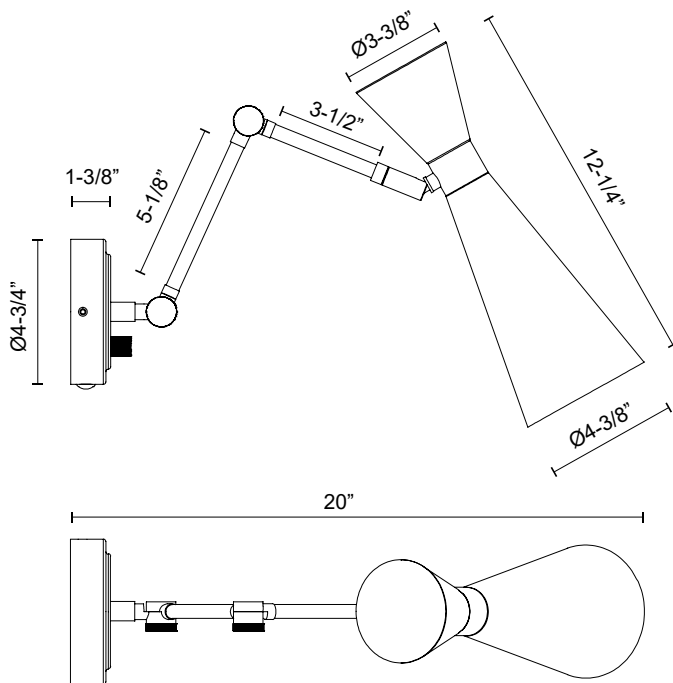

alora mood

P. 1.855.855.8926

CANADA: 19054 28TH Avenue Surrey - BC V3Z 6M3

USA: 3035 E. Lone Mountain Rd - Las Vegas, NV, 89081

BLAKE WV574524

FIXTURE DIMENSIONS	W4-3/8" x H12-1/4" x E20"
EXTENSION	20"
LAMP TYPE	E26
MAX WATTAGE	60W
BULB QTY	1
BULBS INCLUDED	No
VOLTAGE	120V
DIMMABLE	Full Range Dimmer Switch
SWITCH	Full Range Dimmer Switch
SHADE DIMENSIONS	D4-3/8" x H12-1/4"
MATERIAL	Aluminum; Steel;
INSTALL OPTIONS	Down Only; Wall;
LOCATION	Damp
CANOPY DIMENSIONS	D4-3/4" x E1-3/8"
BRAND	Alora Mood

[D - Diameter, L - Length, W - Width, H - Height, E - Extension]

AVAILABLE FINISHES:

WV574524MBAG
Aged Gold/Matte
Black

WV574524WHAG
Aged Gold/White

*For complete warranty terms, please visit: www.aloralighting.com/warranty