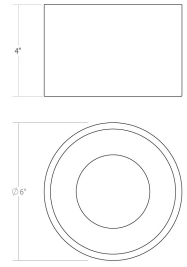

# Ilios LED Surface Mount Spec Sheet

SKU: 3733.18    Learn more at:  
<https://sonnemanlight.com/ilios-led-surface-mount>

Description: Set within a crisp round drum, the soft curvature of the interior surface reflects the luminance of a shallow dome diffuser. The result is a glow of unified radiance from within the volume, which delivers brightness with a soft ambiance within a space.

## Dimensions

Height: 4"  
Diameter: 6"  
Canopy/Backplate/Base: 6"  
Size: 6"

## Shipping

Carton 1 L x W x H: 8" X 8" X 7"  
Carton 1 Gross Weight: 2 LBS  
Fixture Weight: 2