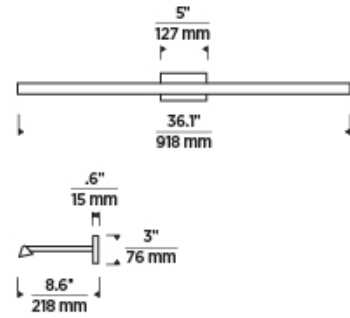

700DES _____

JOB NAME _____

NOTES _____

DESSAU 36 PICTURE LIGHT

SPECIFICATIONS

PRIMARY MATERIAL	Aluminum or Brass
SHADE MATERIAL	Acrylic
NET WEIGHT	4 lbs
HEIGHT	3in
WIDTH	8.6in
LENGTH	36.1in
MIN. EXTENSION FROM WALL	8.6in
UP LIGHT / DOWN LIGHT / BOTH?	
WET LISTED	
DAMP LISTED	Yes
DRY LISTED	
UP / DOWN	
HORIZONTAL / VERTICAL	
WALL / CEILING MOUNT	
GENERAL LISTING	ETL Listed
ADA COMPLIANT	
INCLUDES	