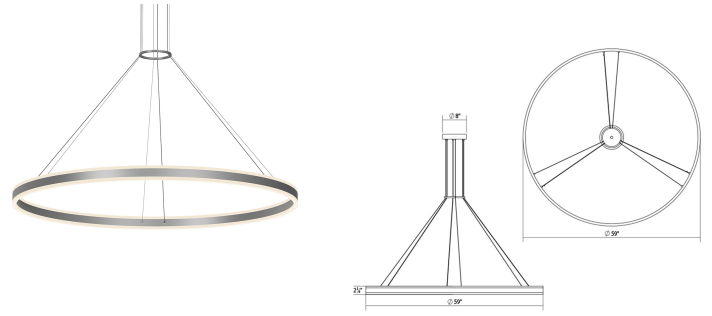

# Double Corona Ring Pendant Spec Sheet

SKU: 2309.16 Learn more at:  
<https://sonnemanlight.com/double-corona-ring-pendant>

Description: Double Corona introduces bidirectional lighting symmetry to the circular profile of Corona, a Sonneman classic. The warm glow of solid cast, frosted acrylic rings radiates LED illumination in both up and down directions, combining balance with geometric perfection. Also available as a [Corona Ring Pendant](#) and [Square Pendant](#).

## Dimensions

Height:	2.75"
Diameter:	59"
Canopy/Backplate/Base:	8"
Hanging Details:	6" Adjustable Cable
Size:	60"
Canopy/Backplate/Base Height:	1.75"